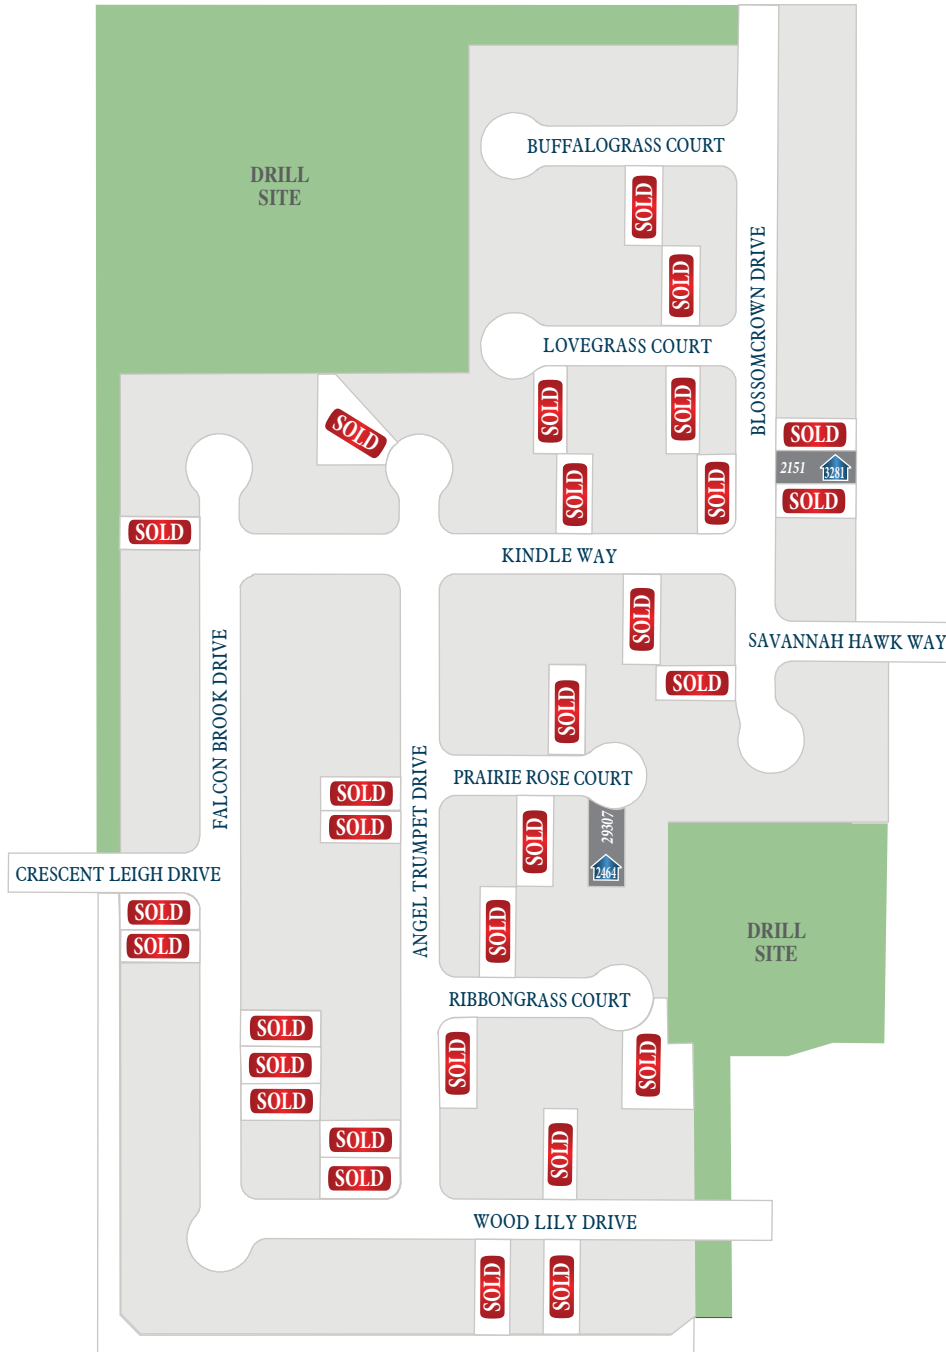

FIRETHORNE 50

Section 12

LEGEND

1234

AVAILABLE LOT

AVAILABLE INVENTORY WITH FLOOR PLAN

RAVENNA
HOMES

Floor plan names represent approximate floor plan square footages and do not constitute a representation of the actual square footage of the home. Ravenna Homes does not discriminate in housing on the basis of race, color, national origin, religion, sex, familial status, handicap, or disability. Prices, plans, offers, and availability are subject to change without notice.

ravennahomes.com

RAVENNA
6.5.18

FIRETHORNE 50

Section 8

LEGEND

1234

AVAILABLE LOT

AVAILABLE INVENTORY
WITH FLOOR PLAN

RAVENNA
HOMES

Floor plan names represent approximate floor plan square footages and do not constitute a representation of the actual square footage of the home. Ravenna Homes does not discriminate in housing on the basis of race, color, national origin, religion, sex, familial status, handicap, or disability. Prices, plans, offers, and availability are subject to change without notice.