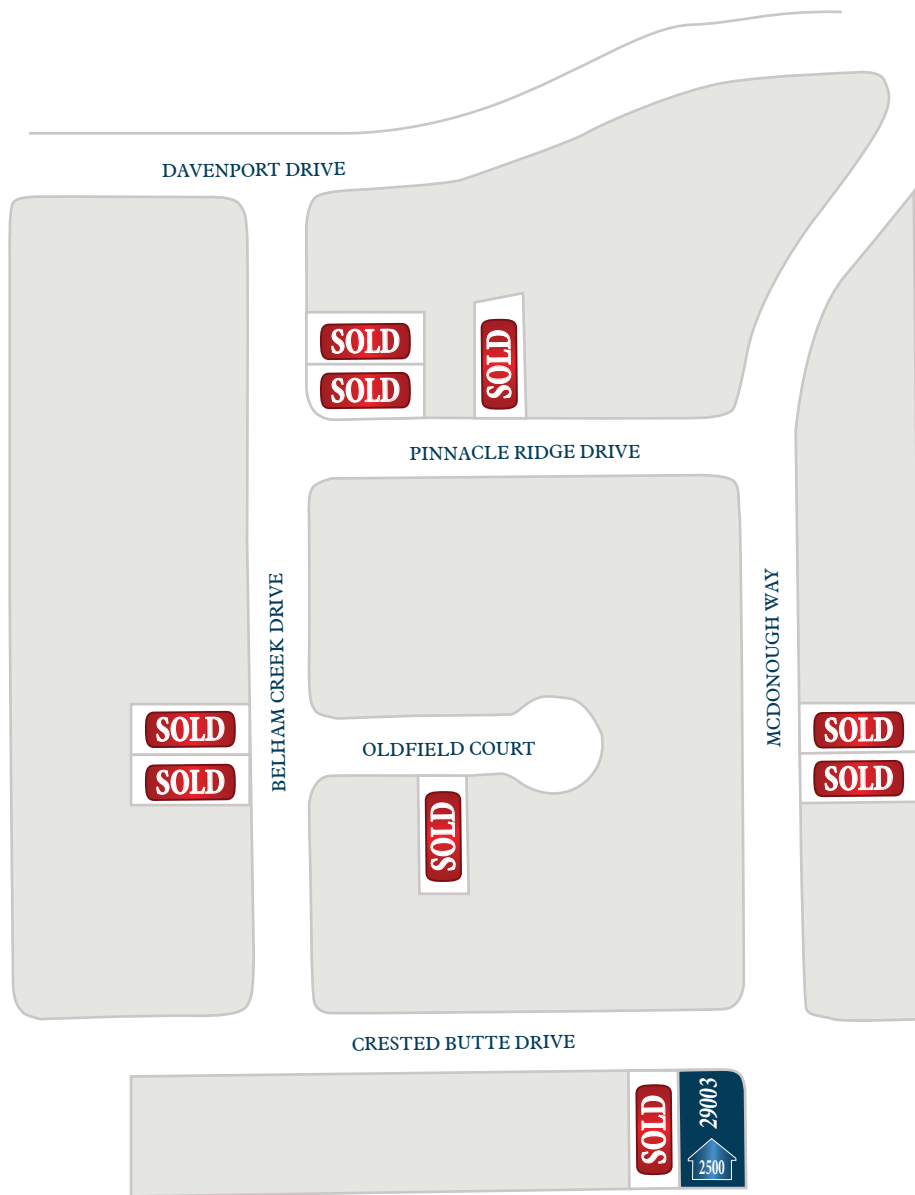

FIRETHORNE 50

Section 12

LEGEND

1234

AVAILABLE LOT

AVAILABLE INVENTORY WITH FLOOR PLAN

RAVENNA
HOMES

Floor plan names represent approximate floor plan square footages and do not constitute a representation of the actual square footage of the home. Ravenna Homes does not discriminate in housing on the basis of race, color, national origin, religion, sex, familial status, handicap, or disability. Prices, plans, offers, and availability are subject to change without notice.

ravennahomes.com

RAVENNA
6.5.18

FIRETHORNE 50

Section 8

LEGEND

1234

AVAILABLE LOT

AVAILABLE INVENTORY
WITH FLOOR PLAN