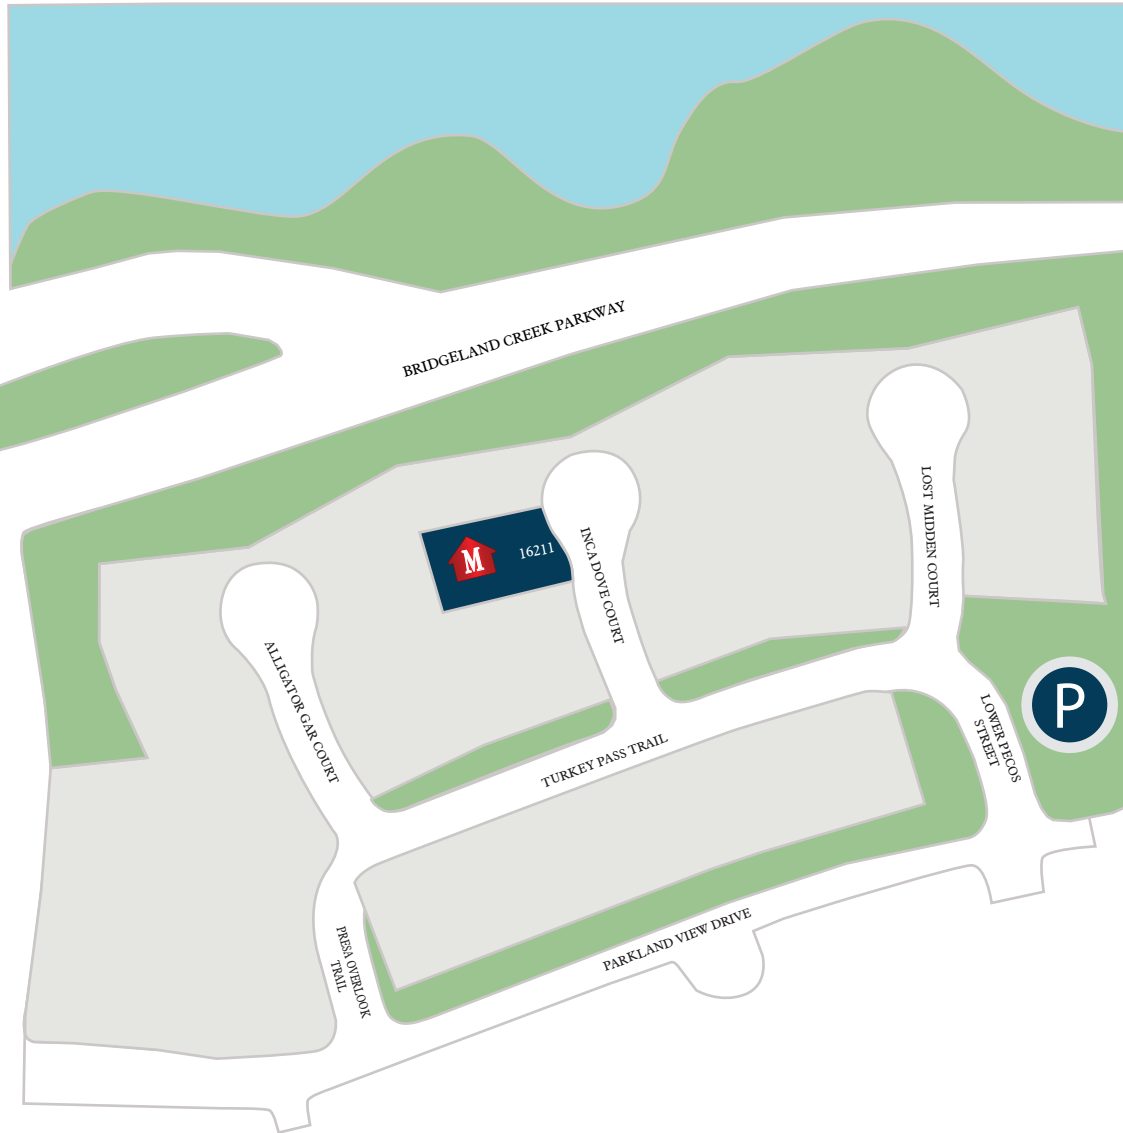

BRIDGELAND 60

Section 2

LEGEND

1234

AVAILABLE LOT

AVAILABLE INVENTORY WITH FLOOR PLAN

MODEL HOME

RAVENNA
HOMES

ravennahomes.com

RAVENNA
6.5.18

BRIDGELAND 60

Section 4

LEGEND

1234

AVAILABLE LOT

AVAILABLE INVENTORY WITH FLOOR PLAN