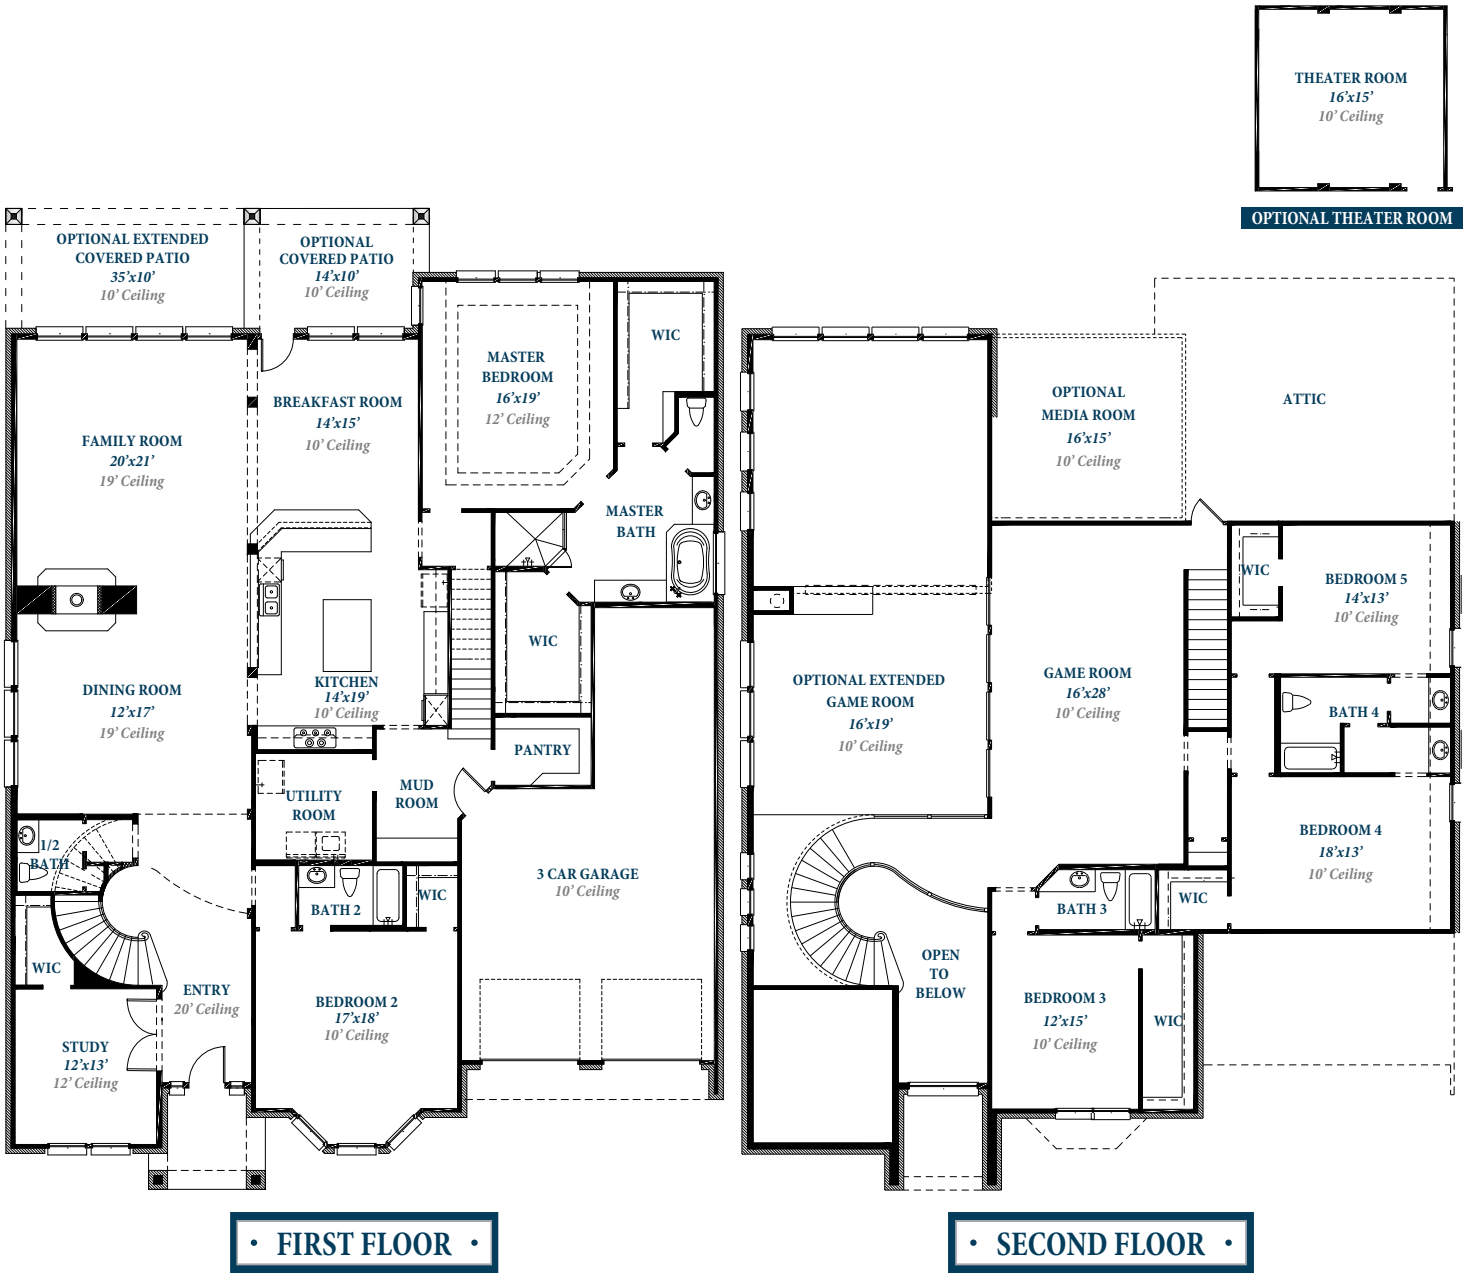

# Floorplan

PLAN 5068

TOWNE LAKE  
5.24.16

ravennahomes.com

Floor plan names represent approximate floor plan square footages and do not constitute a representation of the actual square footage of the home. Ravenna Homes does not discriminate in housing on the basis of race color, national origin, religion, sex, familial status, handicap, or disability. Prices, plans, offers and availability are subject to change without notice.

# Floorplan

PLAN 5068

· ELEVATION A1 ·

· ELEVATION A2 ·

· ELEVATION B1 ·

· ELEVATION B2 ·

· ELEVATION D1 ·

· ELEVATION D2 ·

[ravennahomes.com](http://ravennahomes.com)

Floor plan names represent approximate floor plan square footages and do not constitute a representation of the actual square footage of the home. Ravenna Homes does not discriminate in housing on the basis of race color, national origin, religion, sex, familial status, handicap, or disability. Prices, plans, offers and availability are subject to change without notice.