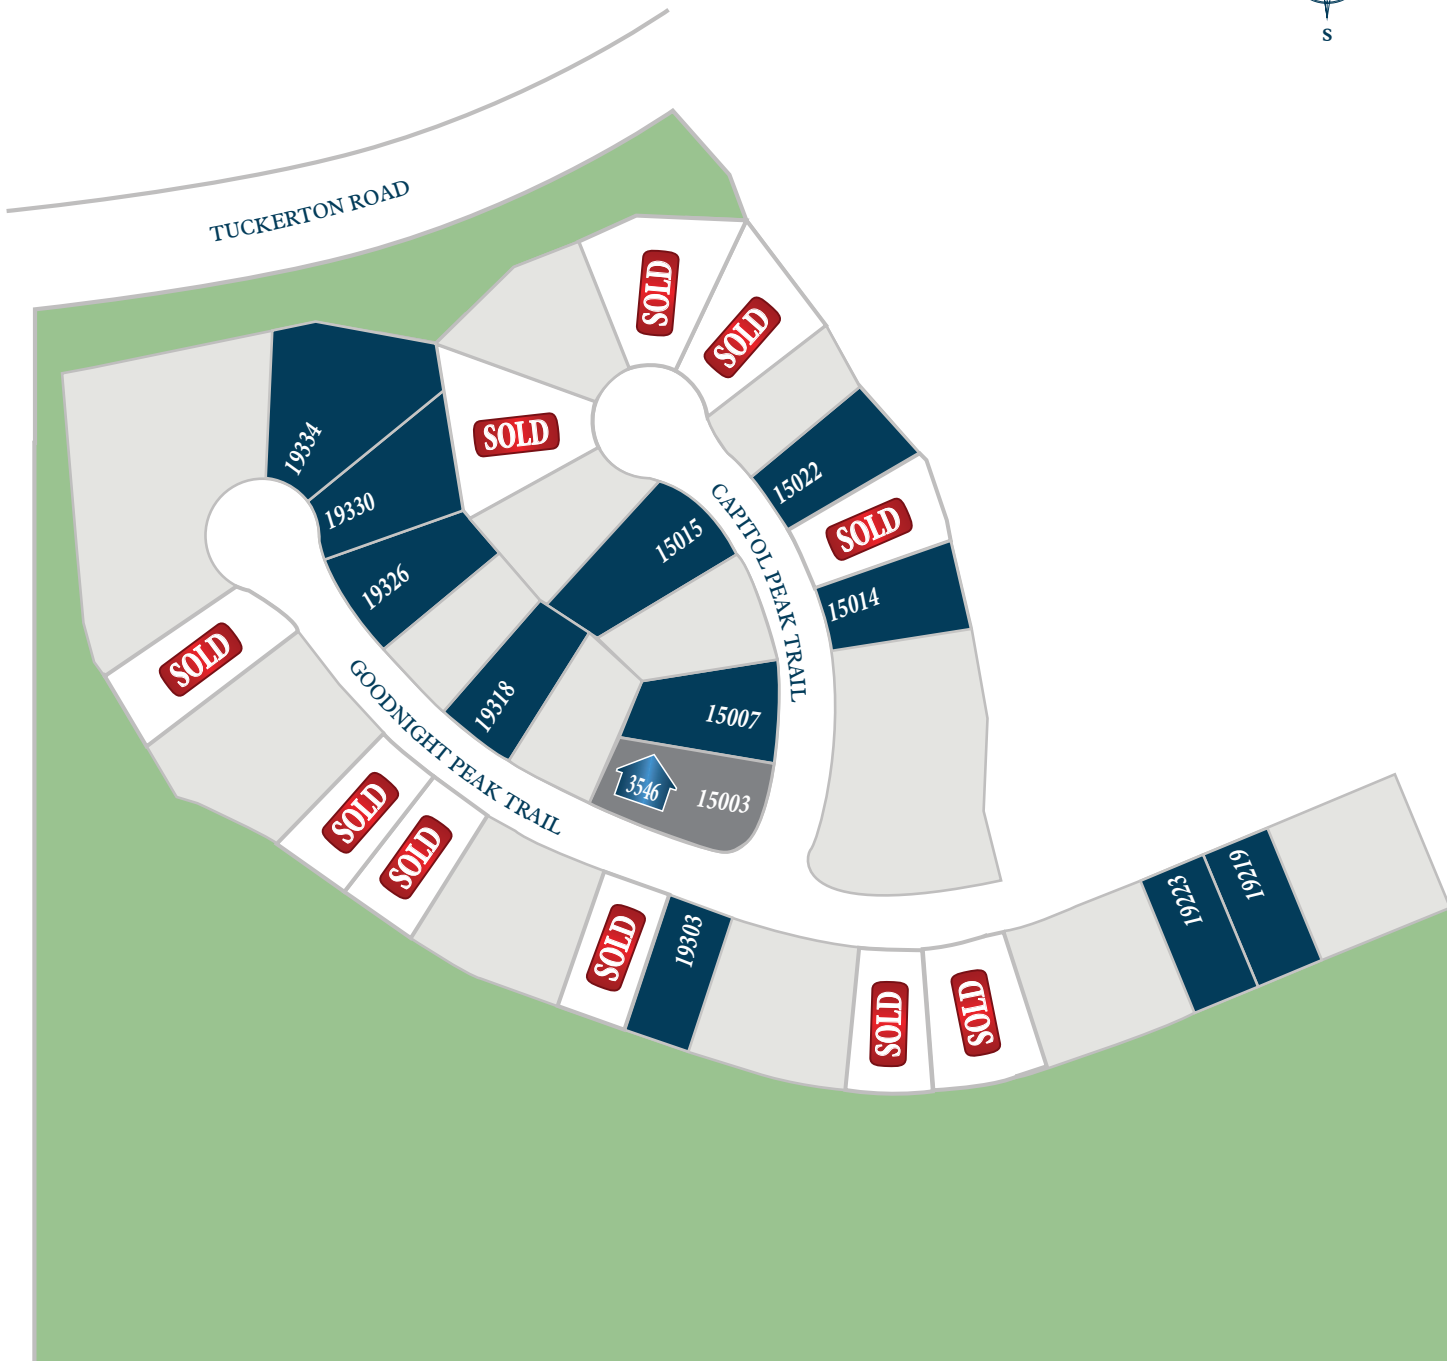

BRIDGELAND 60

Section 33

LEGEND	
	AVAILABLE LOT
	AVAILABLE INVENTORY WITH FLOOR PLAN