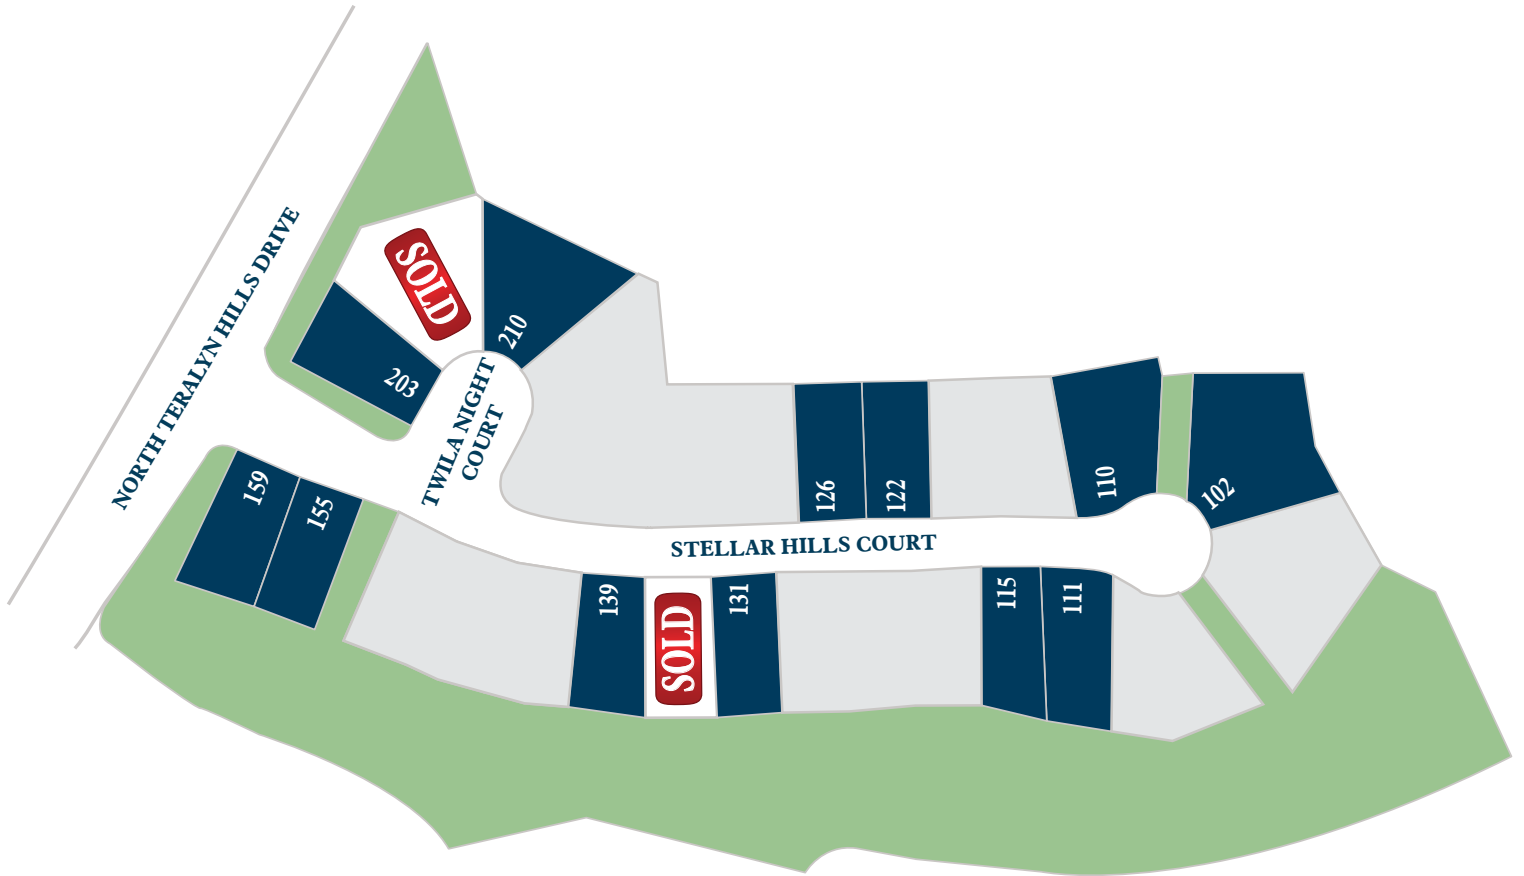

THE WOODLANDS HILLS 65

Section 2

LEGEND

1234 AVAILABLE LOT

AVAILABLE INVENTORY WITH FLOOR PLAN

Floor plan names represent approximate floor plan square footages and do not constitute a representation of the actual square footage of the home. Ravenna Homes does not discriminate in housing on the basis of race, color, national origin, religion, sex, familial status, handicap, or disability. Prices, plans, offers, and availability are subject to change without notice.

ravennahomes.com

RAVENNA
3.22.21

THE WOODLANDS HILLS 65

HHC Section 2

ROBERT P. BRABHAM MIDDLE SCHOOL

WILLIAM LLOYD MEADOR ELEMENTARY SCHOOL

LEGEND	
1234	AVAILABLE LOT
	AVAILABLE INVENTORY WITH FLOOR PLAN

Floor plan names represent approximate floor plan square footages and do not constitute a representation of the actual square footage of the home. Ravenna Homes does not discriminate in housing on the basis of race, color, national origin, religion, sex, familial status, handicap, or disability. Prices, plans, offers, and availability are subject to change without notice.

ravennahomes.com

RAVENNA
3.22.21

THE WOODLANDS HILLS 65

Section 6

LEGEND

1234

AVAILABLE LOT

AVAILABLE INVENTORY WITH FLOOR PLAN