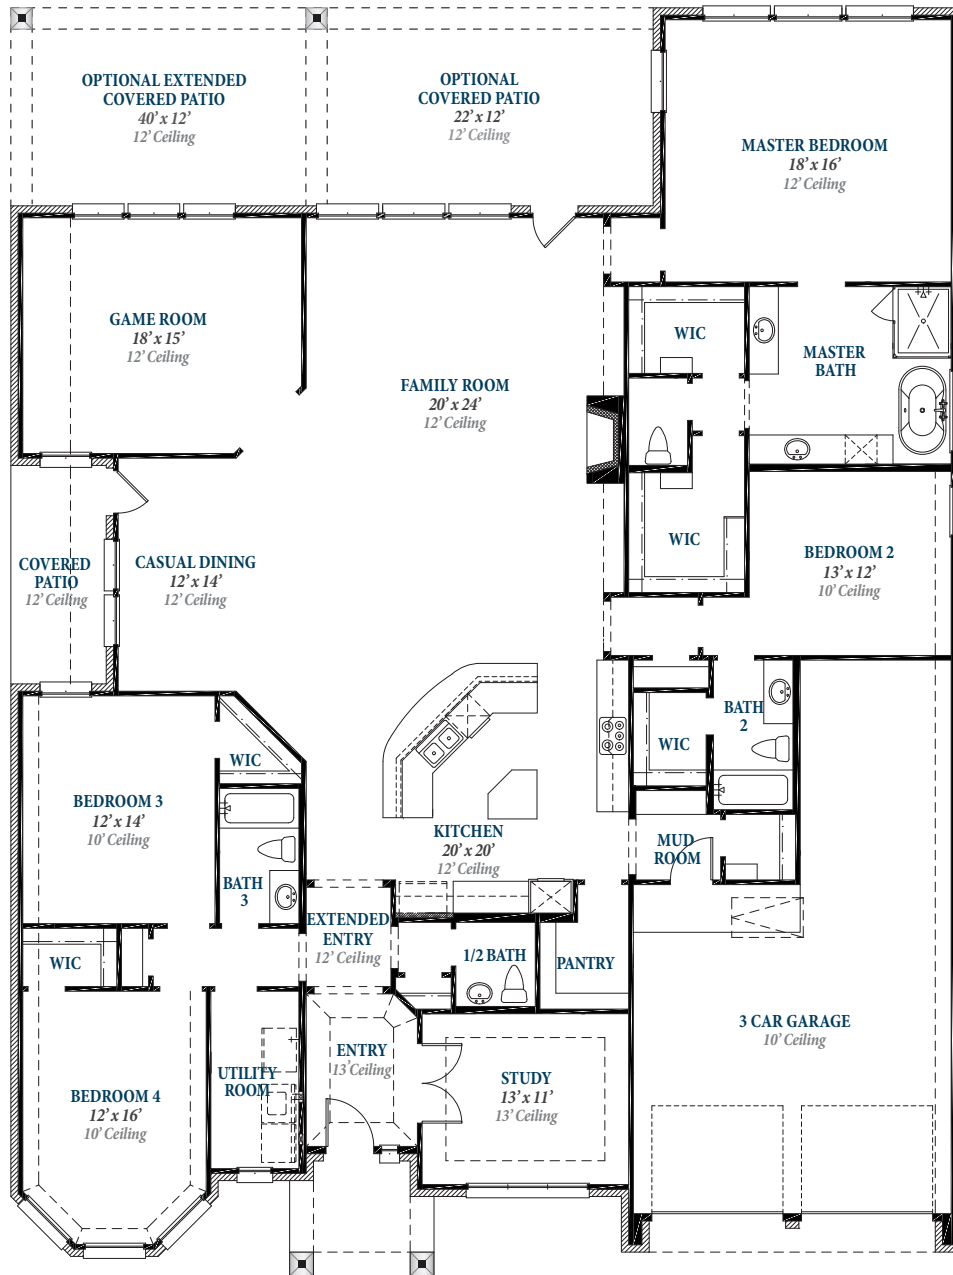

Floorplan

PLAN 3358

RAVENNA
2.7.22

ravennahomes.com

Floor plan names represent approximate floor plan square footages based on exterior dimensions of the home and do not represent the exact square footage or the air-conditioned square footage of the home. Ravenna Homes does not discriminate in housing on the basis of race color, national origin, religion, sex, familial status, handicap, or disability. Prices, plans, offers and availability are subject to change without notice. Room dimensions are approximate and rounded to the nearest whole number.

Floorplan

PLAN 3358

ravennahomes.com

Floor plan names represent approximate floor plan square footages based on exterior dimensions of the home and do not represent the exact square footage or the air-conditioned square footage of the home. Ravenna Homes does not discriminate in housing on the basis of race color, national origin, religion, sex, familial status, handicap, or disability. Prices, plans, offers and availability are subject to change without notice. Room dimensions are approximate and rounded to the nearest whole number.