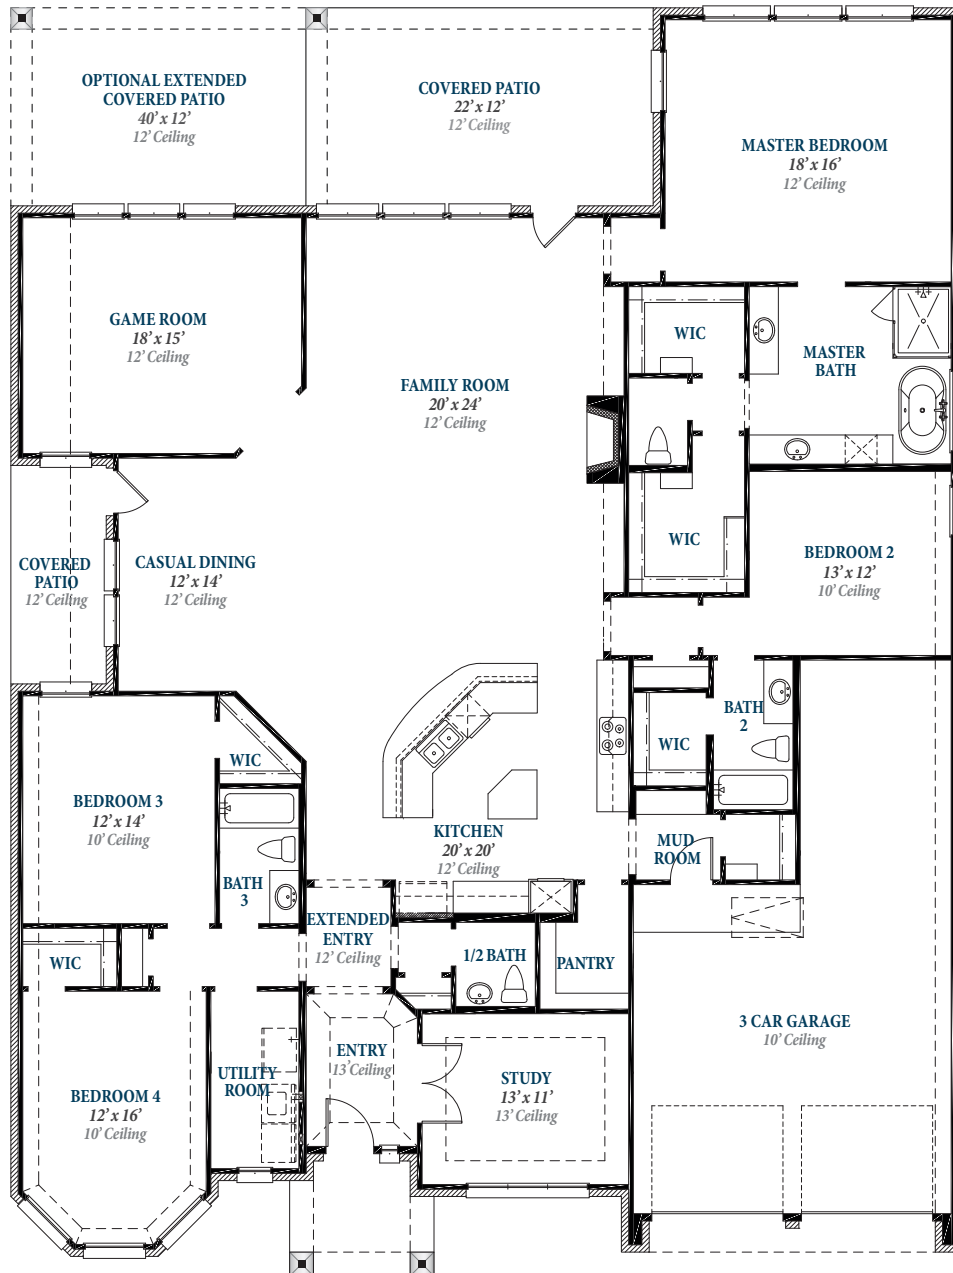

Floorplan

PLAN 3358

THE WOODLANDS HILLS
2.7.22

ravennahomes.com

Floor plan names represent approximate floor plan square footages based on exterior dimensions of the home and do not represent the exact square footage or the air-conditioned square footage of the home. Ravenna Homes does not discriminate in housing on the basis of race color, national origin, religion, sex, familial status, handicap, or disability. Prices, plans, offers and availability are subject to change without notice. Room dimensions are approximate and rounded to the nearest whole number.

Floorplan

PLAN 3358

ravennahomes.com

Floor plan names represent approximate floor plan square footages based on exterior dimensions of the home and do not represent the exact square footage or the air-conditioned square footage of the home. Ravenna Homes does not discriminate in housing on the basis of race color, national origin, religion, sex, familial status, handicap, or disability. Prices, plans, offers and availability are subject to change without notice. Room dimensions are approximate and rounded to the nearest whole number.