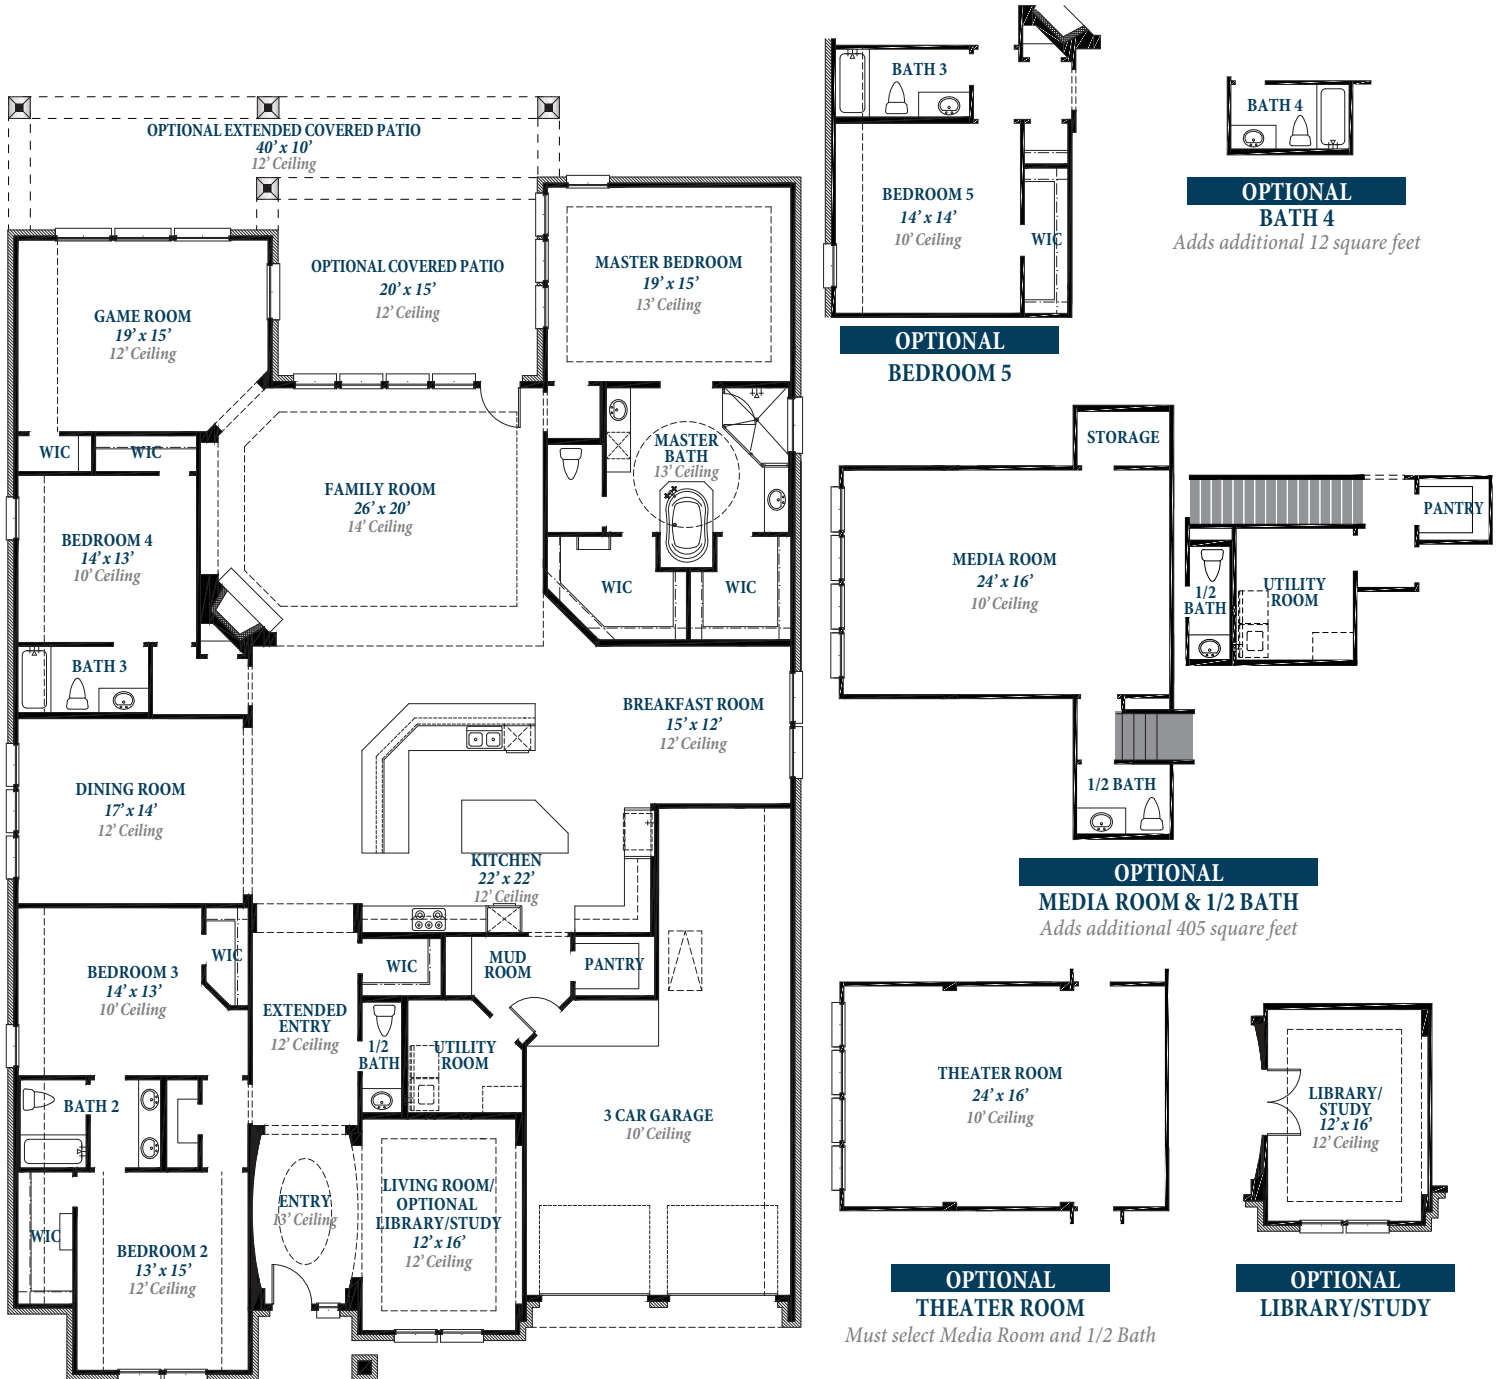

# Floorplan

PLAN 4290

RAVENNA  
9.16.23

ravennahomes.com

Floor plan names represent approximate floor plan square footages based on exterior dimensions of the home and do not represent the exact square footage or the air-conditioned square footage of the home. Ravenna Homes does not discriminate in housing on the basis of race color, national origin, religion, sex, familial status, handicap, or disability. Prices, plans, offers and availability are subject to change without notice.

# Floorplan

PLAN 4290

· ELEVATION A1 ·

· ELEVATION C3 ·

· ELEVATION B1 ·

· ELEVATION D3 ·

· ELEVATION D1 ·

· ELEVATION E3 ·

· ELEVATION D4 ·

[ravennahomes.com](http://ravennahomes.com)

Floor plan names represent approximate floor plan square footages based on exterior dimensions of the home and do not represent the exact square footage or the air-conditioned square footage of the home. Ravenna Homes does not discriminate in housing on the basis of race color, national origin, religion, sex, familial status, handicap, or disability. Prices, plans, offers and availability are subject to change without notice.