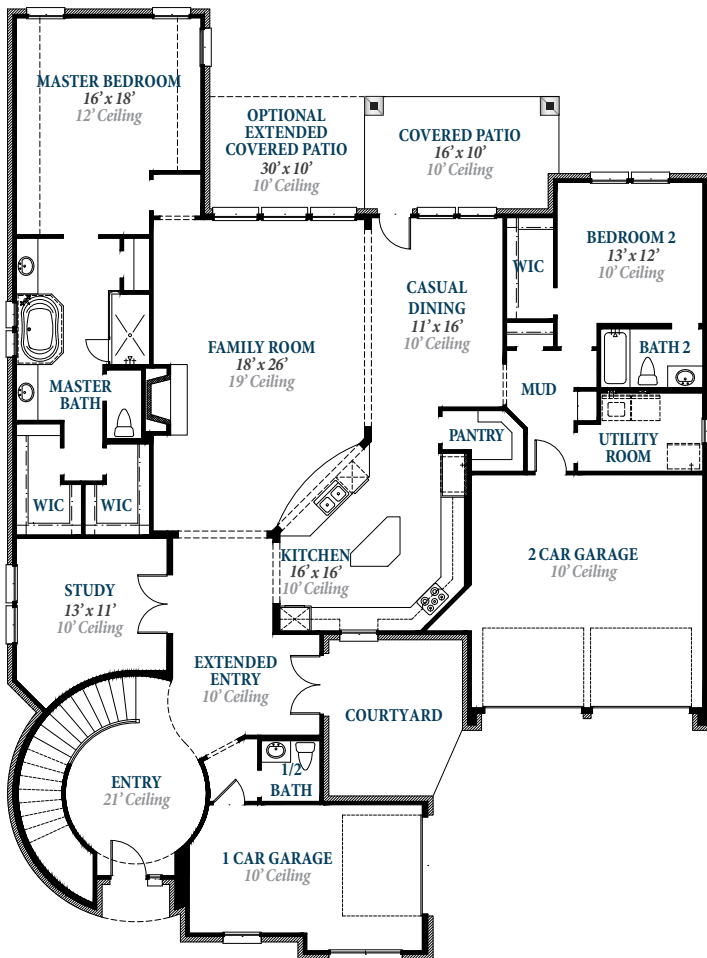

Floorplan

PLAN 4004

OPTIONAL MEDIA ROOM

• FIRST FLOOR •

• SECOND FLOOR •

RAVENNA
HOMES

ravennahomes.com

TOWNE LAKE
10.1.19