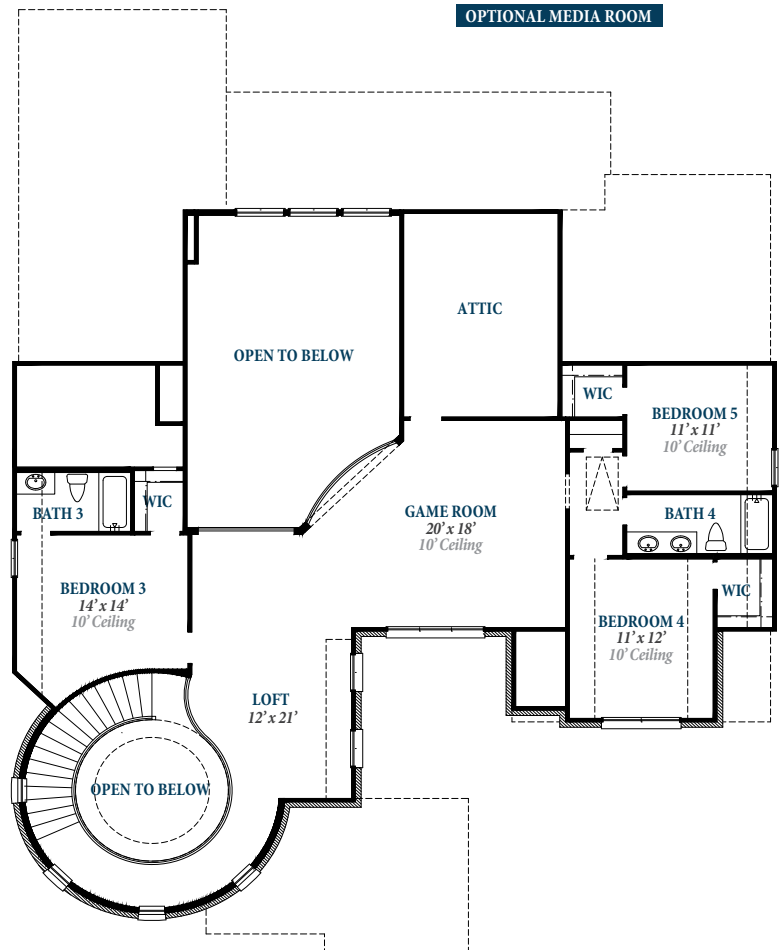

Floorplan

PLAN 4004

OPTIONAL MEDIA ROOM

• FIRST FLOOR •

• SECOND FLOOR •

RAVENNA
HOMES

ravennahomes.com

TOWNE LAKE
10.1.19