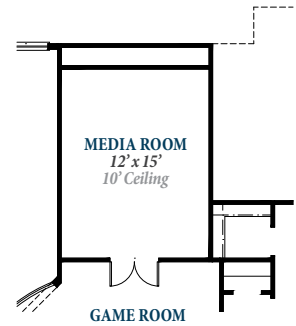

Floorplan

PLAN 4004

OPTIONAL MEDIA ROOM

• FIRST FLOOR •

• SECOND FLOOR •

RAVENNA
HOMES

ravennahomes.com

TOWNE LAKE
10.1.19