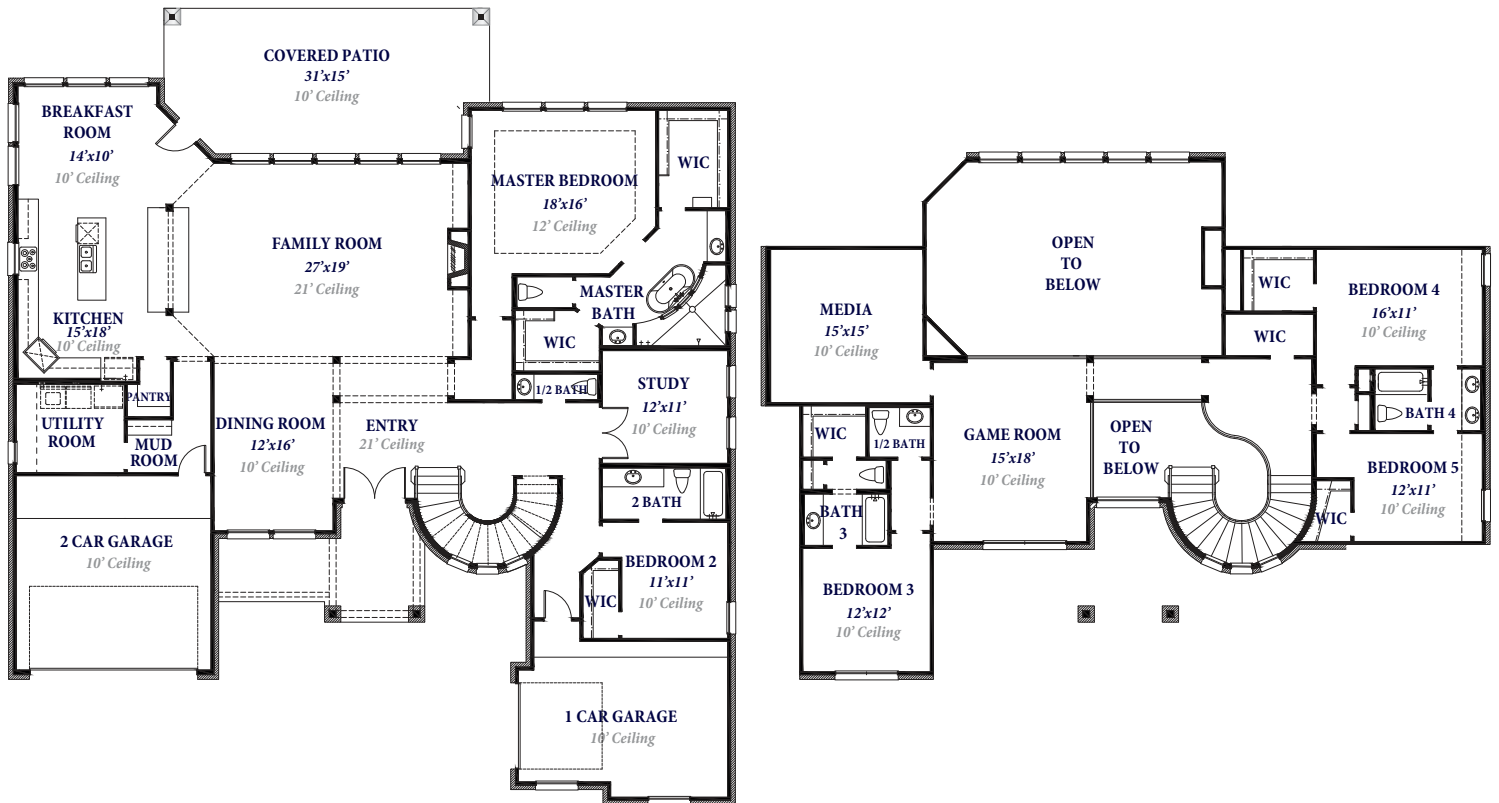

Floorplan

PLAN 4631

• FIRST FLOOR •

• SECOND FLOOR •

TOWNE LAKE
11.21.20

ravennahomes.com

Floor plan names represent approximate floor plan square footages and do not constitute a representation of the actual square footage of the home. Ravenna Homes does not discriminate in housing on the basis of race, color, national origin, religion, sex, familial status, handicap, or disability. Prices, plans, offers and availability are subject to change without notice.

Floorplan

PLAN 4631

• ELEVATION A1 •

• ELEVATION B1 •

ravennahomes.com

Floor plan names represent approximate floor plan square footages and do not constitute a representation of the actual square footage of the home. Ravenna Homes does not discriminate in housing on the basis of race, color, national origin, religion, sex, familial status, handicap, or disability. Prices, plans, offers and availability are subject to change without notice.