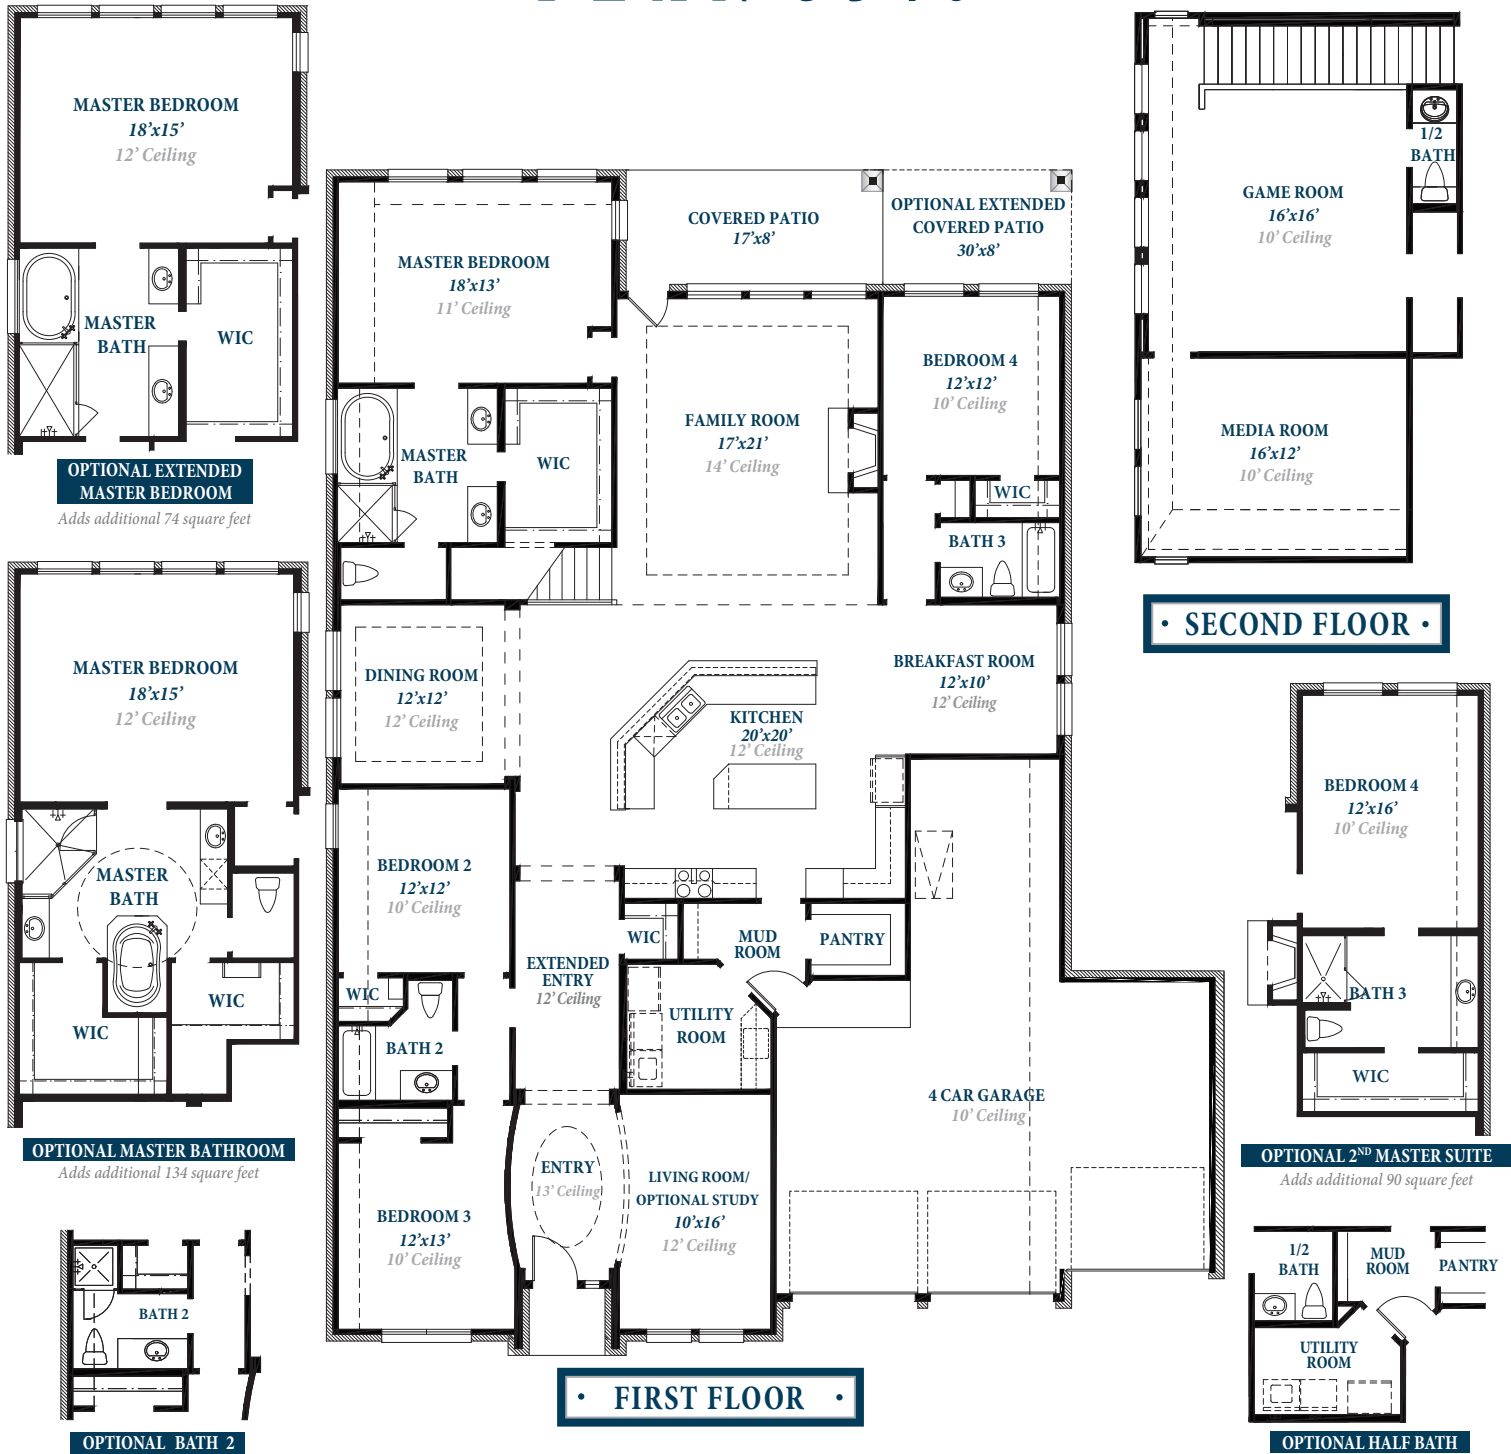

Floorplan

PLAN 3546

ARTAVIA
1.19.21

ravennahomes.com

Floor plan names represent approximate floor plan square footages and do not constitute a representation of the actual square footage of the home. Ravenna Homes does not discriminate in housing on the basis of race, color, national origin, religion, sex, familial status, handicap, or disability. Prices, plans, offers and availability are subject to change without notice.