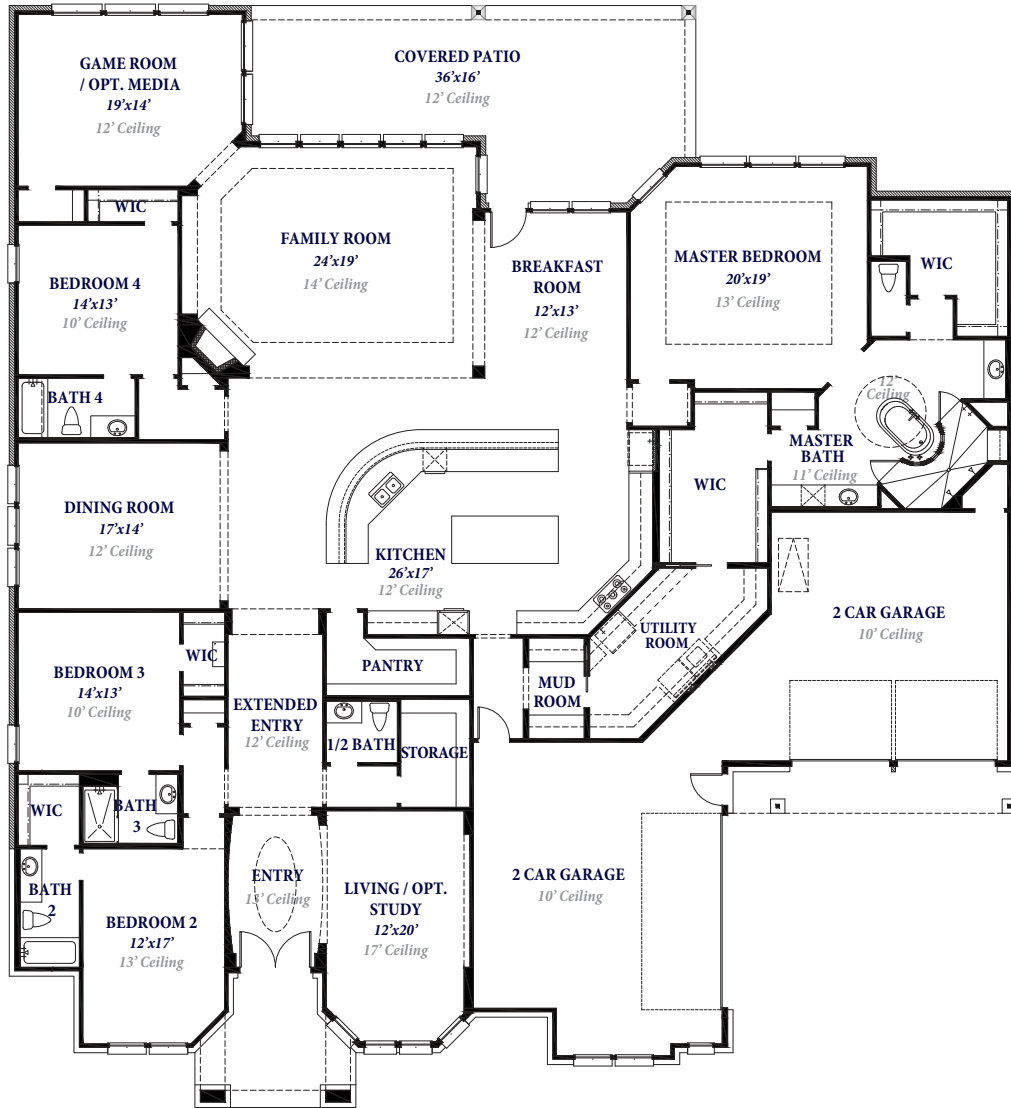

Floorplan

PLAN 4862

RAVENNA
10.29.20

ravennahomes.com

Floor plan names represent approximate floor plan square footages and do not constitute a representation of the actual square footage of the home. Ravenna Homes does not discriminate in housing on the basis of race, color, national origin, religion, sex, familial status, handicap, or disability. Prices, plans, offers and availability are subject to change without notice.

Floorplan

PLAN 4862

• ELEVATION D4 •

RAVENNA
HOMES®

ravennahomes.com

Floor plan names represent approximate floor plan square footages and do not constitute a representation of the actual square footage of the home. Ravenna Homes does not discriminate in housing on the basis of race, color, national origin, religion, sex, familial status, handicap, or disability. Prices, plans, offers and availability are subject to change without notice.