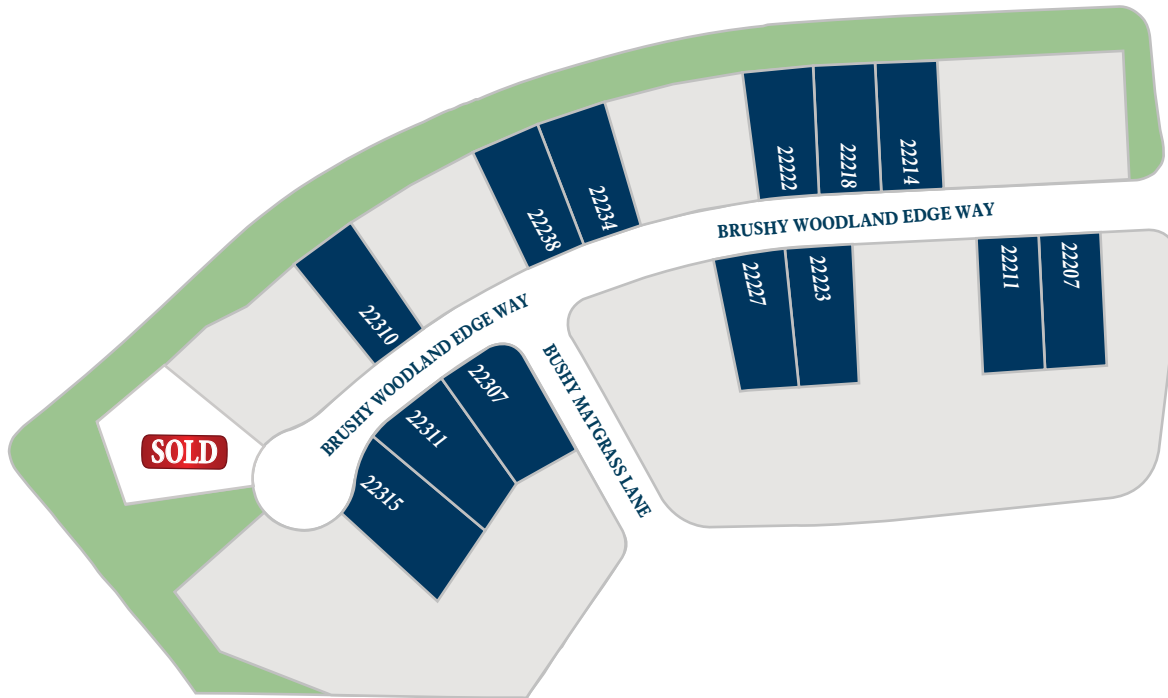

ravennahomes.com

RAVENNA
10.1.24

BRIDGELAND 60

Section 23

LEGEND

1234 AVAILABLE LOT

 AVAILABLE INVENTORY WITH FLOOR PLAN

Floor plan names represent approximate floor plan square footages and do not constitute a representation of the actual square footage of the home. Ravenna Homes does not discriminate in housing on the basis of race, color, national origin, religion, sex, familial status, handicap, or disability. Prices, plans, offers, and availability are subject to change without notice.

ravennahomes.com

RAVENNA
6.3.24

BRIDGELAND 60

Section 38

LEGEND

1234 AVAILABLE LOT

 AVAILABLE INVENTORY WITH FLOOR PLAN

Floor plan names represent approximate floor plan square footages and do not constitute a representation of the actual square footage of the home. Ravenna Homes does not discriminate in housing on the basis of race, color, national origin, religion, sex, familial status, handicap, or disability. Prices, plans, offers, and availability are subject to change without notice.