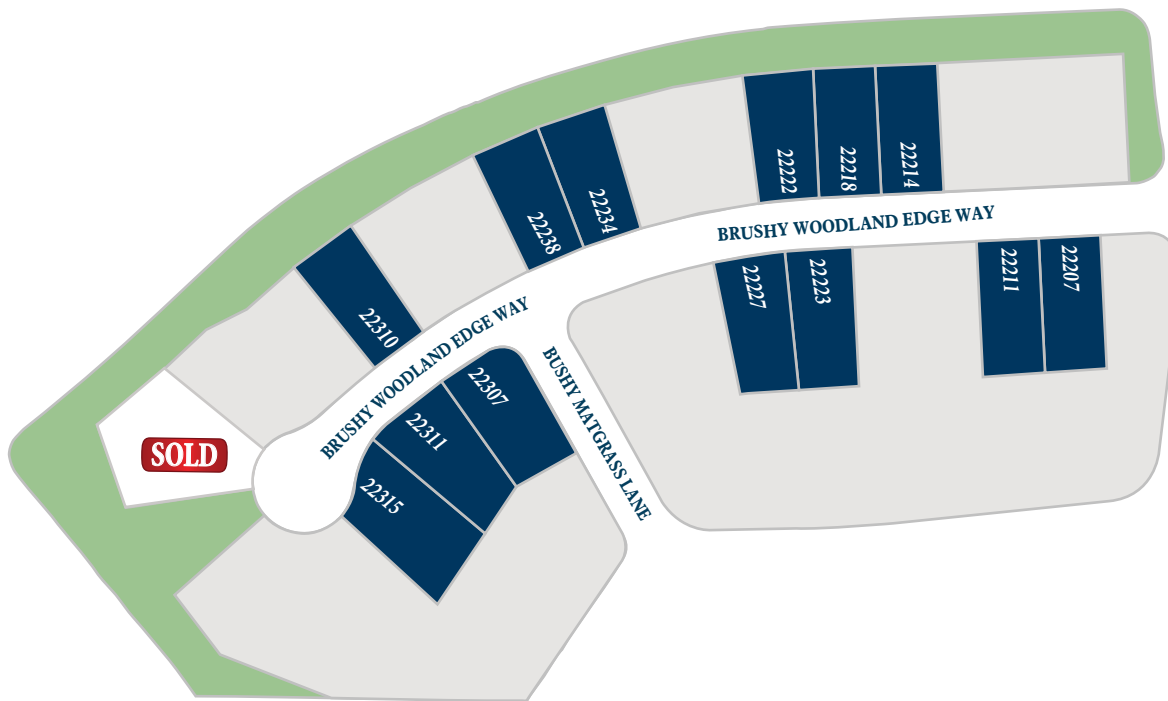

ravennahomes.com

RAVENNA
10.1.24

BRIDGELAND 60

Section 23

LEGEND

1234 AVAILABLE LOT

 AVAILABLE INVENTORY WITH FLOOR PLAN

Floor plan names represent approximate floor plan square footages and do not constitute a representation of the actual square footage of the home. Ravenna Homes does not discriminate in housing on the basis of race, color, national origin, religion, sex, familial status, handicap, or disability. Prices, plans, offers, and availability are subject to change without notice.

ravennahomes.com

RAVENNA
6.3.24

BRIDGELAND 60

Section 38

LEGEND

1234 AVAILABLE LOT

 AVAILABLE INVENTORY WITH FLOOR PLAN

Floor plan names represent approximate floor plan square footages and do not constitute a representation of the actual square footage of the home. Ravenna Homes does not discriminate in housing on the basis of race, color, national origin, religion, sex, familial status, handicap, or disability. Prices, plans, offers, and availability are subject to change without notice.