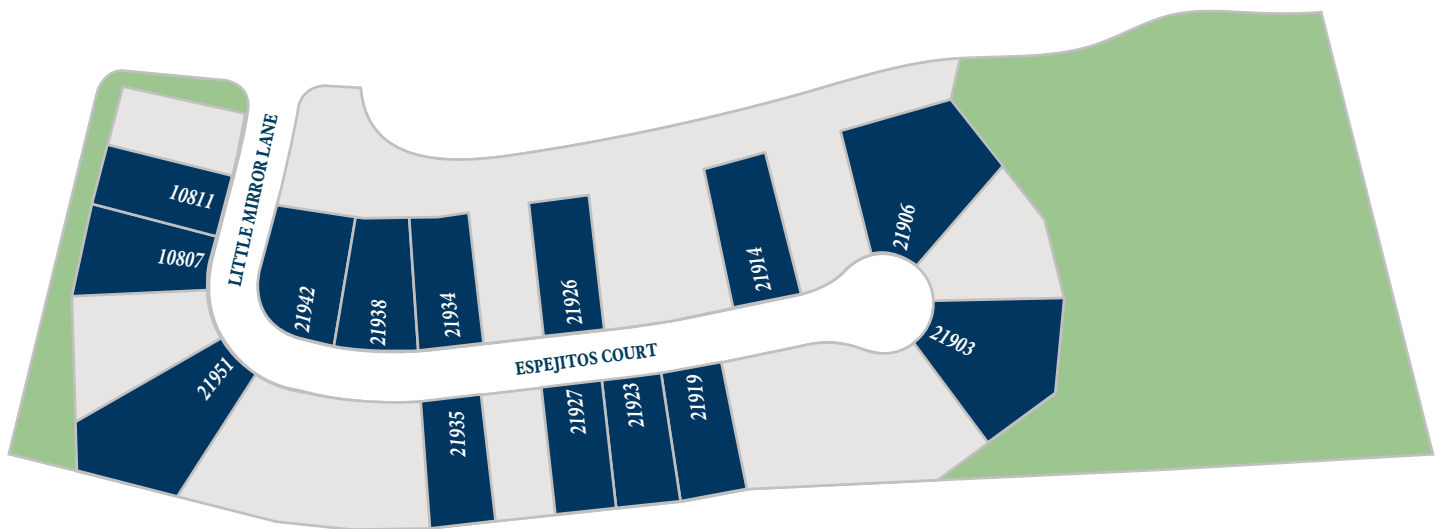

BRIDGELAND 60

Section 23