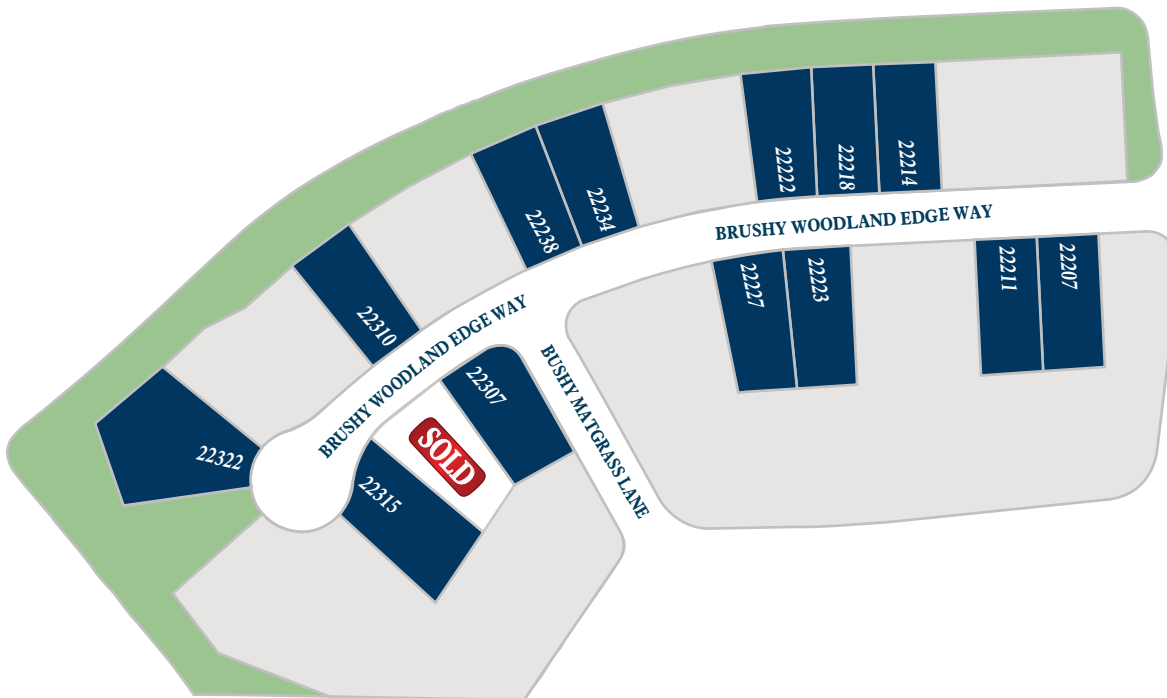

BRIDGELAND 60

Section 38

LEGEND

1234 AVAILABLE LOT

1234 AVAILABLE INVENTORY WITH FLOOR PLAN

RAVENNA
HOMES.

Floor plan names represent approximate floor plan square footages and do not constitute a representation of the actual square footage of the home. Ravenna Homes does not discriminate in housing on the basis of race, color, national origin, religion, sex, familial status, handicap, or disability. Prices, plans, offers, and availability are subject to change without notice.

ravennahomes.com

RAVENNA
3.4.25