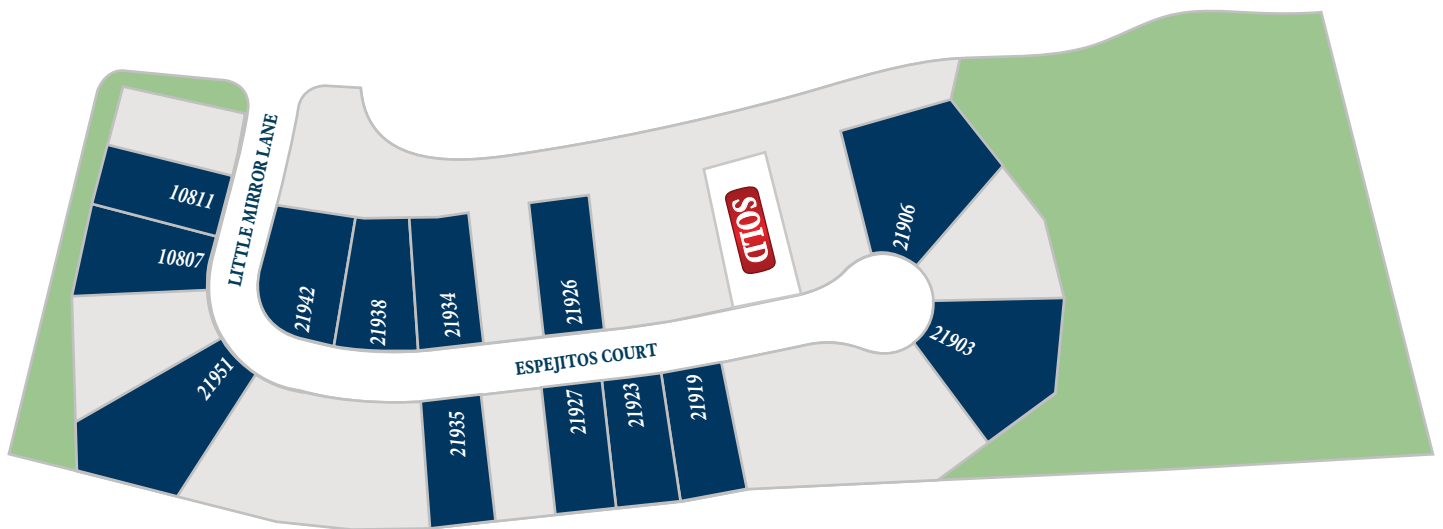

ravennahomes.com

RAVENNA
1.22.25

BRIDGELAND 60

Section 18

LEGEND	
1234	AVAILABLE LOT
	AVAILABLE INVENTORY WITH FLOOR PLAN

Floor plan names represent approximate floor plan square footages and do not constitute a representation of the actual square footage of the home. Ravenna Homes does not discriminate in housing on the basis of race, color, national origin, religion, sex, familial status, handicap, or disability. Prices, plans, offers, and availability are subject to change without notice.

ravennahomes.com

RAVENNA
3.10.25

BRIDGELAND 60

Section 23

LEGEND

1234 AVAILABLE LOT

1234 AVAILABLE INVENTORY WITH FLOOR PLAN

RAVENNA
HOMES.