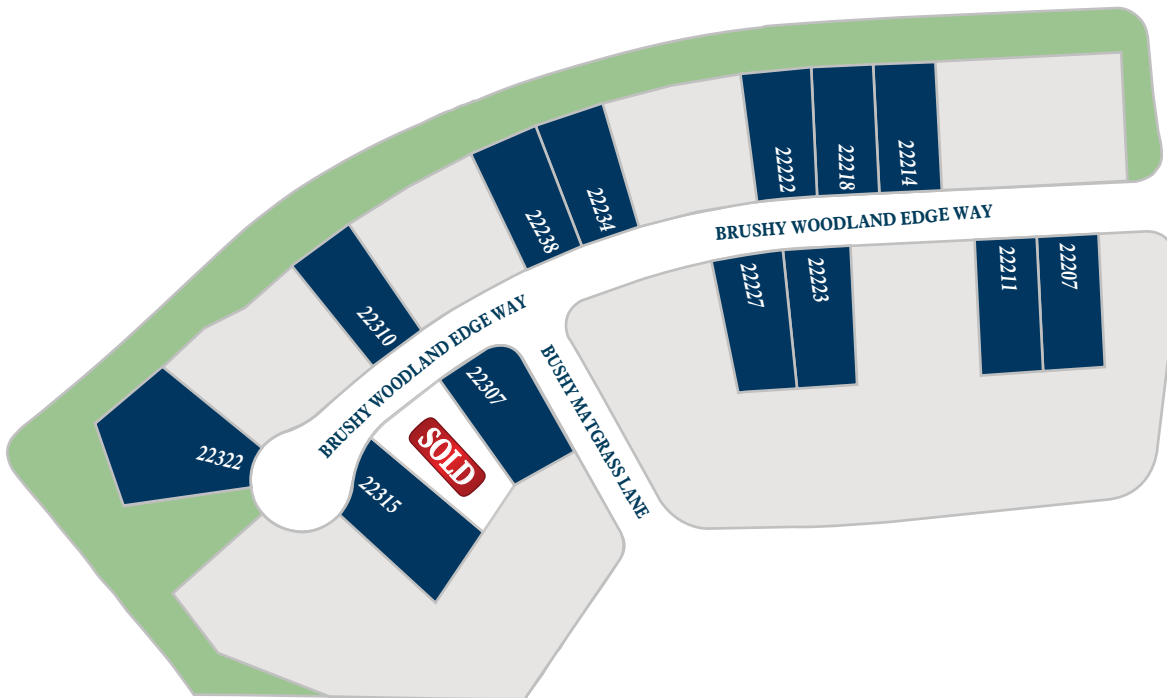

BRIDGELAND 60

Model Home Park

Directions

LEGEND

-  AVAILABLE LOT
-  AVAILABLE INVENTORY WITH FLOOR PLAN
-  MODEL HOME

Floor plan names represent approximate floor plan square footages and do not constitute a representation of the actual square footage of the home. Ravenna Homes does not discriminate in housing on the basis of race, color, national origin, religion, sex, familial status, handicap, or disability. Prices, plans, offers, and availability are subject to change without notice.

ravennahomes.com

RAVENNA
4.3.25

BRIDGELAND 60

Section 23

LEGEND

1234 AVAILABLE LOT

 AVAILABLE INVENTORY WITH FLOOR PLAN

Floor plan names represent approximate floor plan square footages and do not constitute a representation of the actual square footage of the home. Ravenna Homes does not discriminate in housing on the basis of race, color, national origin, religion, sex, familial status, handicap, or disability. Prices, plans, offers, and availability are subject to change without notice.

ravennahomes.com

RAVENNA
4.3.25

BRIDGELAND 60

Section 38

LEGEND

1234 AVAILABLE LOT

 AVAILABLE INVENTORY WITH FLOOR PLAN

Floor plan names represent approximate floor plan square footages and do not constitute a representation of the actual square footage of the home. Ravenna Homes does not discriminate in housing on the basis of race, color, national origin, religion, sex, familial status, handicap, or disability. Prices, plans, offers, and availability are subject to change without notice.