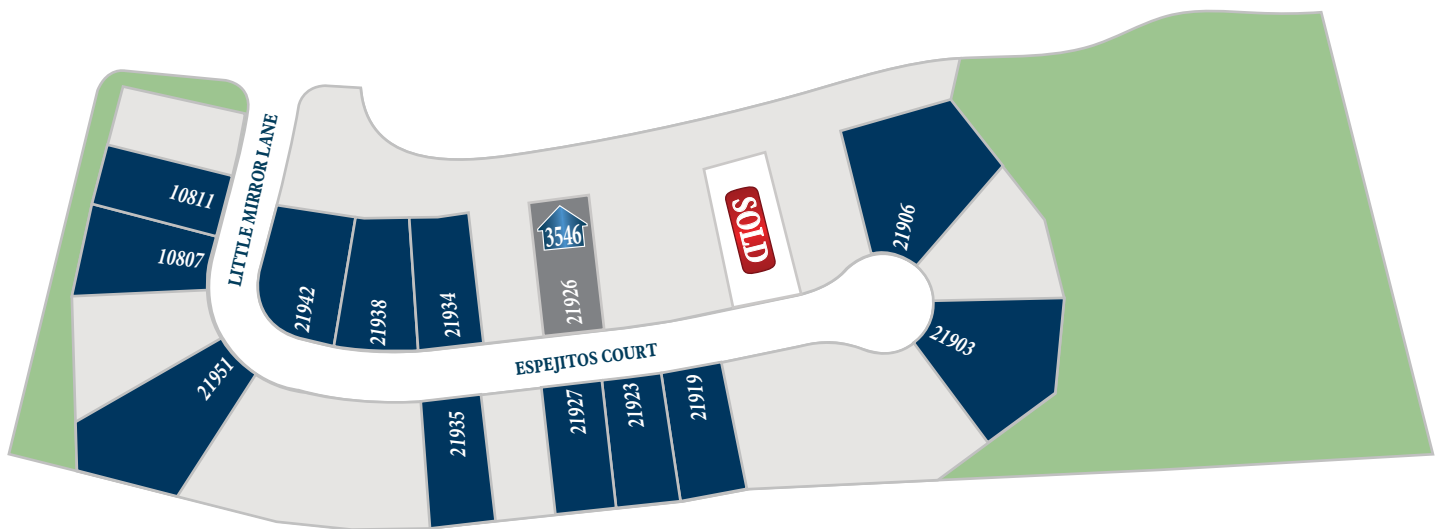

BRIDGELAND 60

Section 23