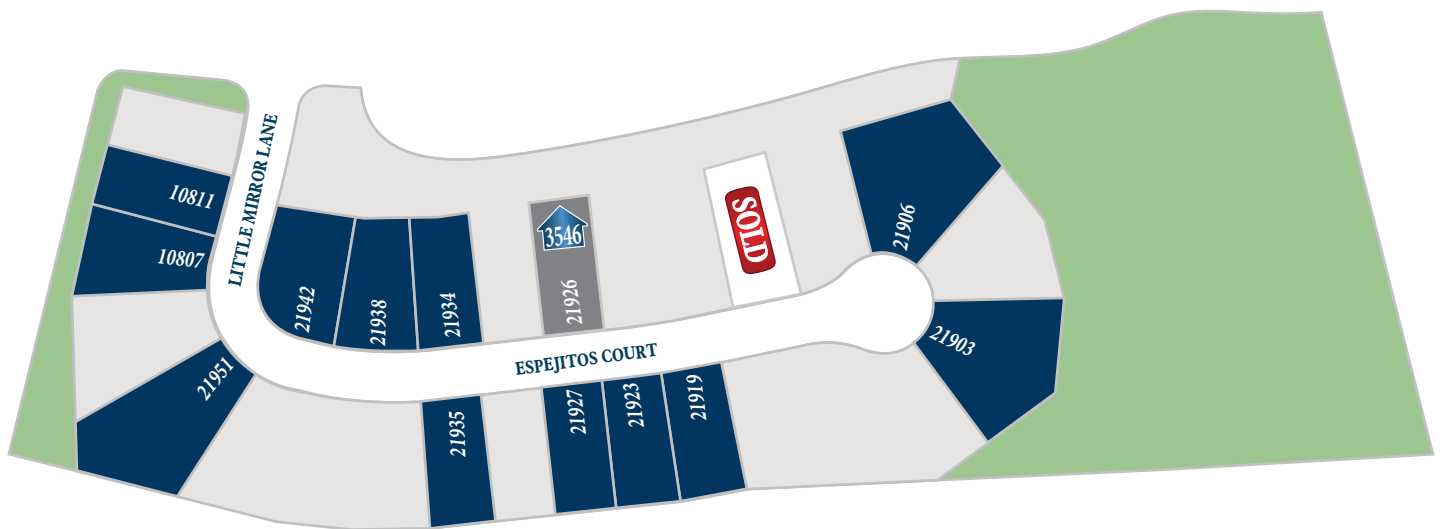

ravennahomes.com

RAVENNA
1.22.25

BRIDGELAND 60

Section 18

LEGEND	
	AVAILABLE LOT
	AVAILABLE INVENTORY WITH FLOOR PLAN

Floor plan names represent approximate floor plan square footages and do not constitute a representation of the actual square footage of the home. Ravenna Homes does not discriminate in housing on the basis of race, color, national origin, religion, sex, familial status, handicap, or disability. Prices, plans, offers, and availability are subject to change without notice.

ravennahomes.com

RAVENNA
5.1.25

BRIDGELAND 60

Section 23

LEGEND

1234 AVAILABLE LOT

 AVAILABLE INVENTORY WITH FLOOR PLAN

Floor plan names represent approximate floor plan square footages and do not constitute a representation of the actual square footage of the home. Ravenna Homes does not discriminate in housing on the basis of race, color, national origin, religion, sex, familial status, handicap, or disability. Prices, plans, offers, and availability are subject to change without notice.