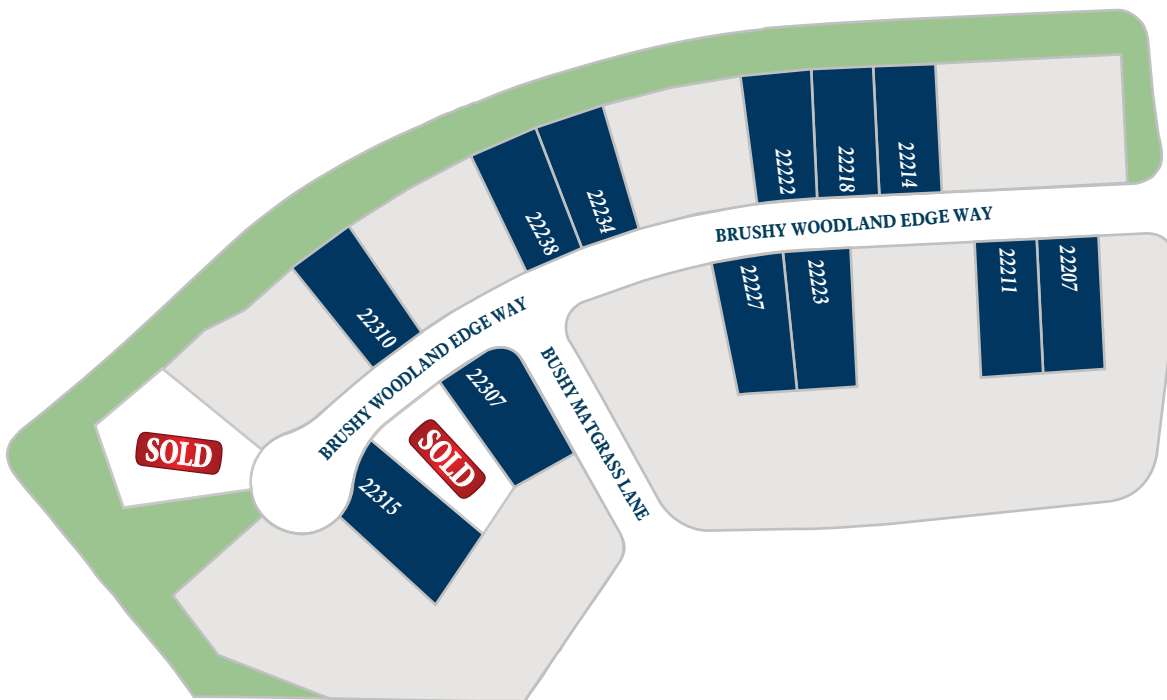

BRIDGELAND 60

Model Home Park

Directions

LEGEND

-  AVAILABLE LOT
-  AVAILABLE INVENTORY WITH FLOOR PLAN
-  MODEL HOME

Floor plan names represent approximate floor plan square footages and do not constitute a representation of the actual square footage of the home. Ravenna Homes does not discriminate in housing on the basis of race, color, national origin, religion, sex, familial status, handicap, or disability. Prices, plans, offers, and availability are subject to change without notice.

ravennahomes.com

RAVENNA
1.22.25

BRIDGELAND 60

Section 18

LEGEND	
	AVAILABLE LOT
	AVAILABLE INVENTORY WITH FLOOR PLAN

Floor plan names represent approximate floor plan square footages and do not constitute a representation of the actual square footage of the home. Ravenna Homes does not discriminate in housing on the basis of race, color, national origin, religion, sex, familial status, handicap, or disability. Prices, plans, offers, and availability are subject to change without notice.

ravennahomes.com

RAVENNA
5.1.25

BRIDGELAND 60

Section 23

LEGEND

1234 AVAILABLE LOT

 AVAILABLE INVENTORY WITH FLOOR PLAN

Floor plan names represent approximate floor plan square footages and do not constitute a representation of the actual square footage of the home. Ravenna Homes does not discriminate in housing on the basis of race, color, national origin, religion, sex, familial status, handicap, or disability. Prices, plans, offers, and availability are subject to change without notice.

ravennahomes.com

RAVENNA
4.3.25

BRIDGELAND 60

Section 38

LEGEND

1234 AVAILABLE LOT

1234 AVAILABLE INVENTORY WITH FLOOR PLAN

RAVENNA
HOMES.