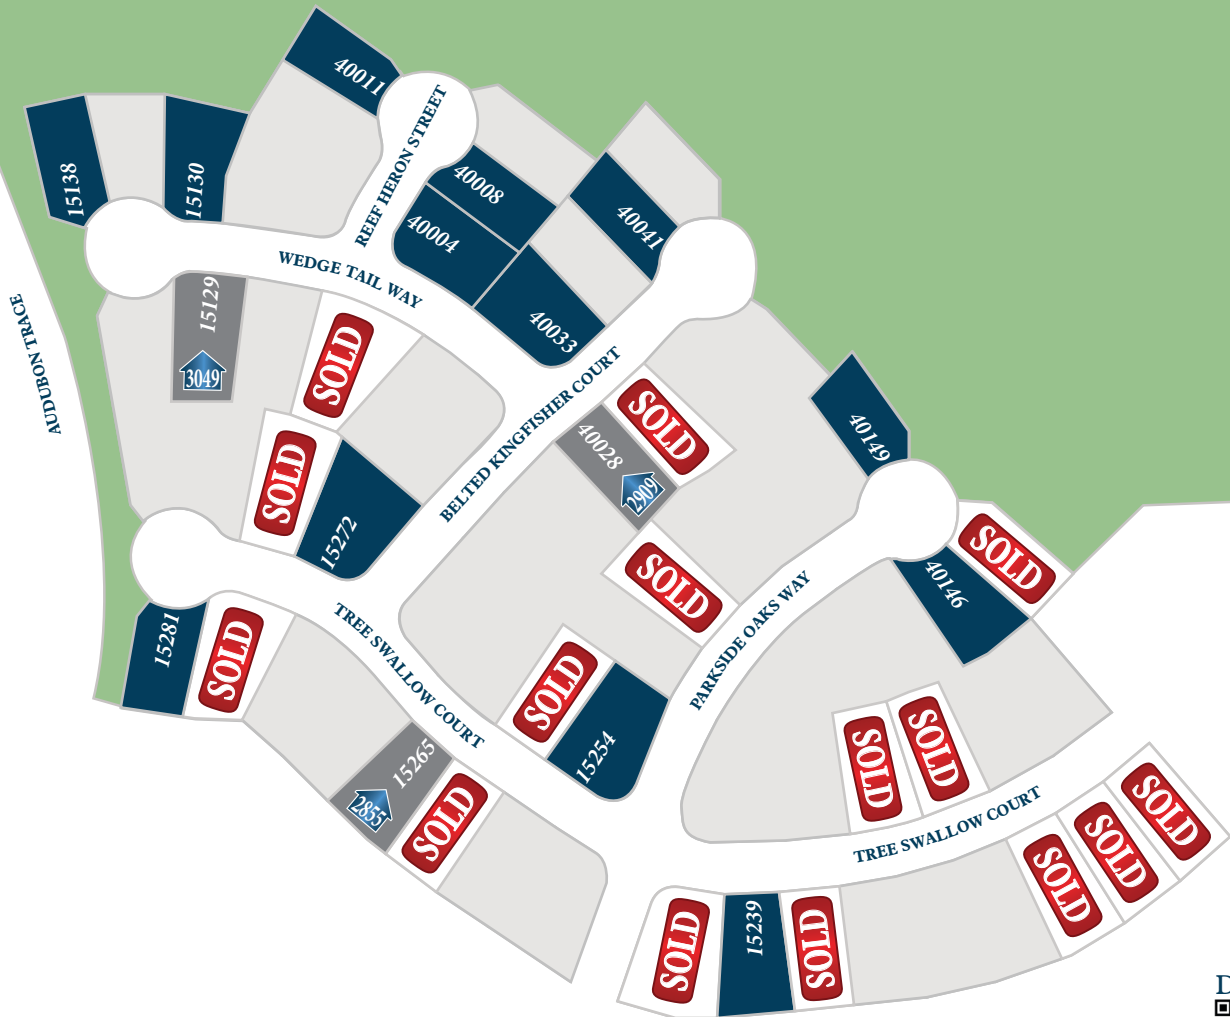

AUDUBON

Model Home Park

LEGEND

-  AVAILABLE LOT
-  AVAILABLE INVENTORY WITH FLOOR PLAN
-  MODEL HOME

Floor plan names represent approximate floor plan square footages and do not constitute a representation of the actual square footage of the home. Ravenna Homes does not discriminate in housing on the basis of race, color, national origin, religion, sex, familial status, handicap, or disability. Prices, plans, offers, and availability are subject to change without notice.

ravennahomes.com

RAVENNA
2.17.26

AUDUBON

Section 4

Directions

LEGEND

- 1234 AVAILABLE LOT
- 1234 AVAILABLE INVENTORY WITH FLOOR PLAN

Floor plan names represent approximate floor plan square footages and do not constitute a representation of the actual square footage of the home. Ravenna Homes does not discriminate in housing on the basis of race, color, national origin, religion, sex, familial status, handicap, or disability. Prices, plans, offers, and availability are subject to change without notice.

ravennahomes.com

RAVENNA
2.9.26

AUDUBON

Section 8

LEGEND	
1234	AVAILABLE LOT
	AVAILABLE INVENTORY WITH FLOOR PLAN

Floor plan names represent approximate floor plan square footages and do not constitute a representation of the actual square footage of the home. Ravenna Homes does not discriminate in housing on the basis of race, color, national origin, religion, sex, familial status, handicap, or disability. Prices, plans, offers, and availability are subject to change without notice.