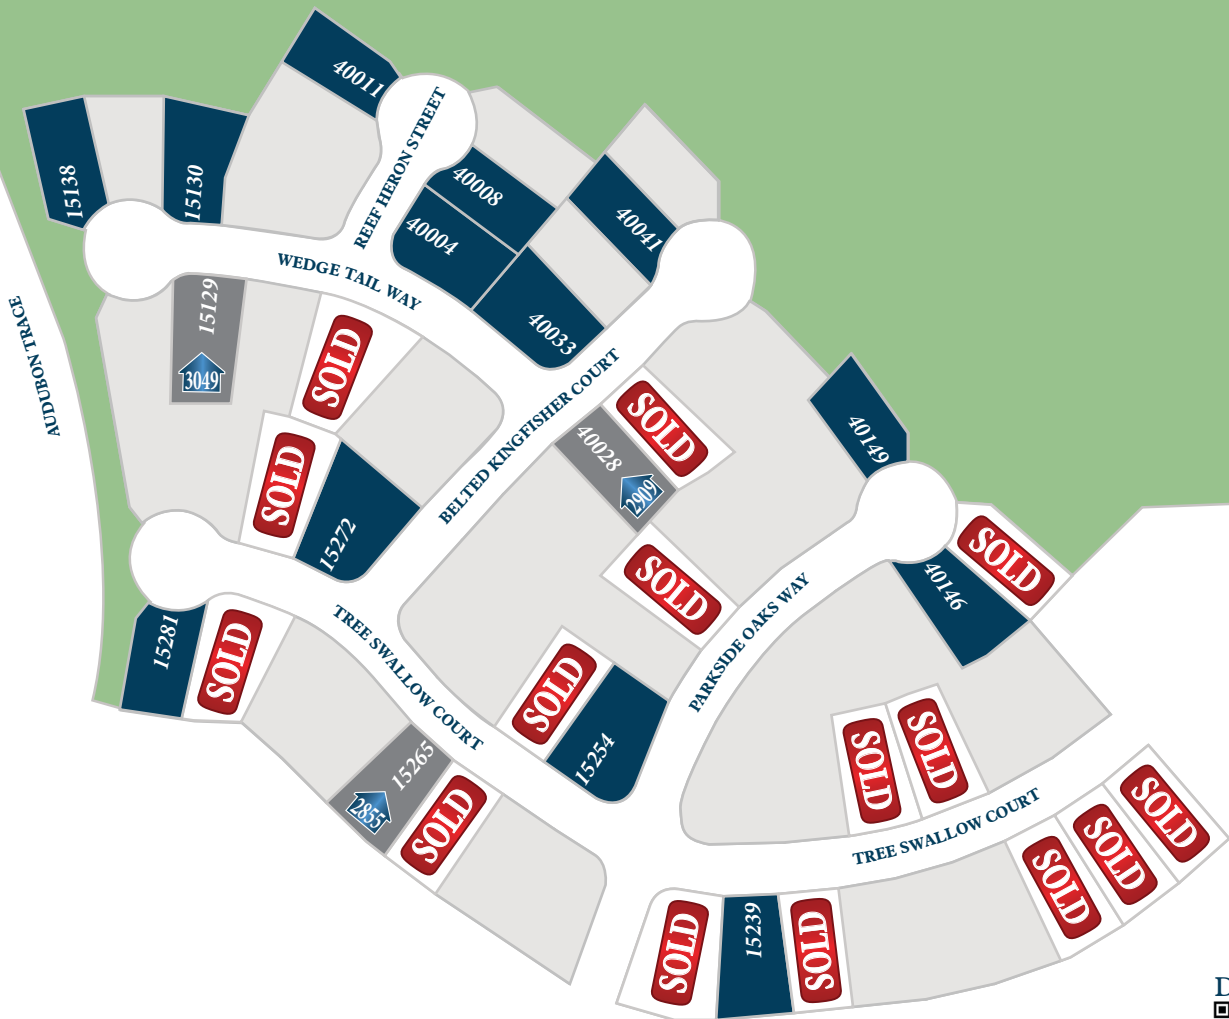

AUDUBON

Model Home Park

LEGEND

-  AVAILABLE LOT
-  AVAILABLE INVENTORY WITH FLOOR PLAN
-  MODEL HOME

Floor plan names represent approximate floor plan square footages and do not constitute a representation of the actual square footage of the home. Ravenna Homes does not discriminate in housing on the basis of race, color, national origin, religion, sex, familial status, handicap, or disability. Prices, plans, offers, and availability are subject to change without notice.

ravennahomes.com

RAVENNA
2.17.26

AUDUBON

Section 4

Directions

LEGEND	
	AVAILABLE LOT
	AVAILABLE INVENTORY WITH FLOOR PLAN

Floor plan names represent approximate floor plan square footages and do not constitute a representation of the actual square footage of the home. Ravenna Homes does not discriminate in housing on the basis of race, color, national origin, religion, sex, familial status, handicap, or disability. Prices, plans, offers, and availability are subject to change without notice.

ravennahomes.com

RAVENNA
2.9.26

AUDUBON

Section 8

LEGEND

- 1234 AVAILABLE LOT
- 1234 AVAILABLE INVENTORY WITH FLOOR PLAN

Floor plan names represent approximate floor plan square footages and do not constitute a representation of the actual square footage of the home. Ravenna Homes does not discriminate in housing on the basis of race, color, national origin, religion, sex, familial status, handicap, or disability. Prices, plans, offers, and availability are subject to change without notice.