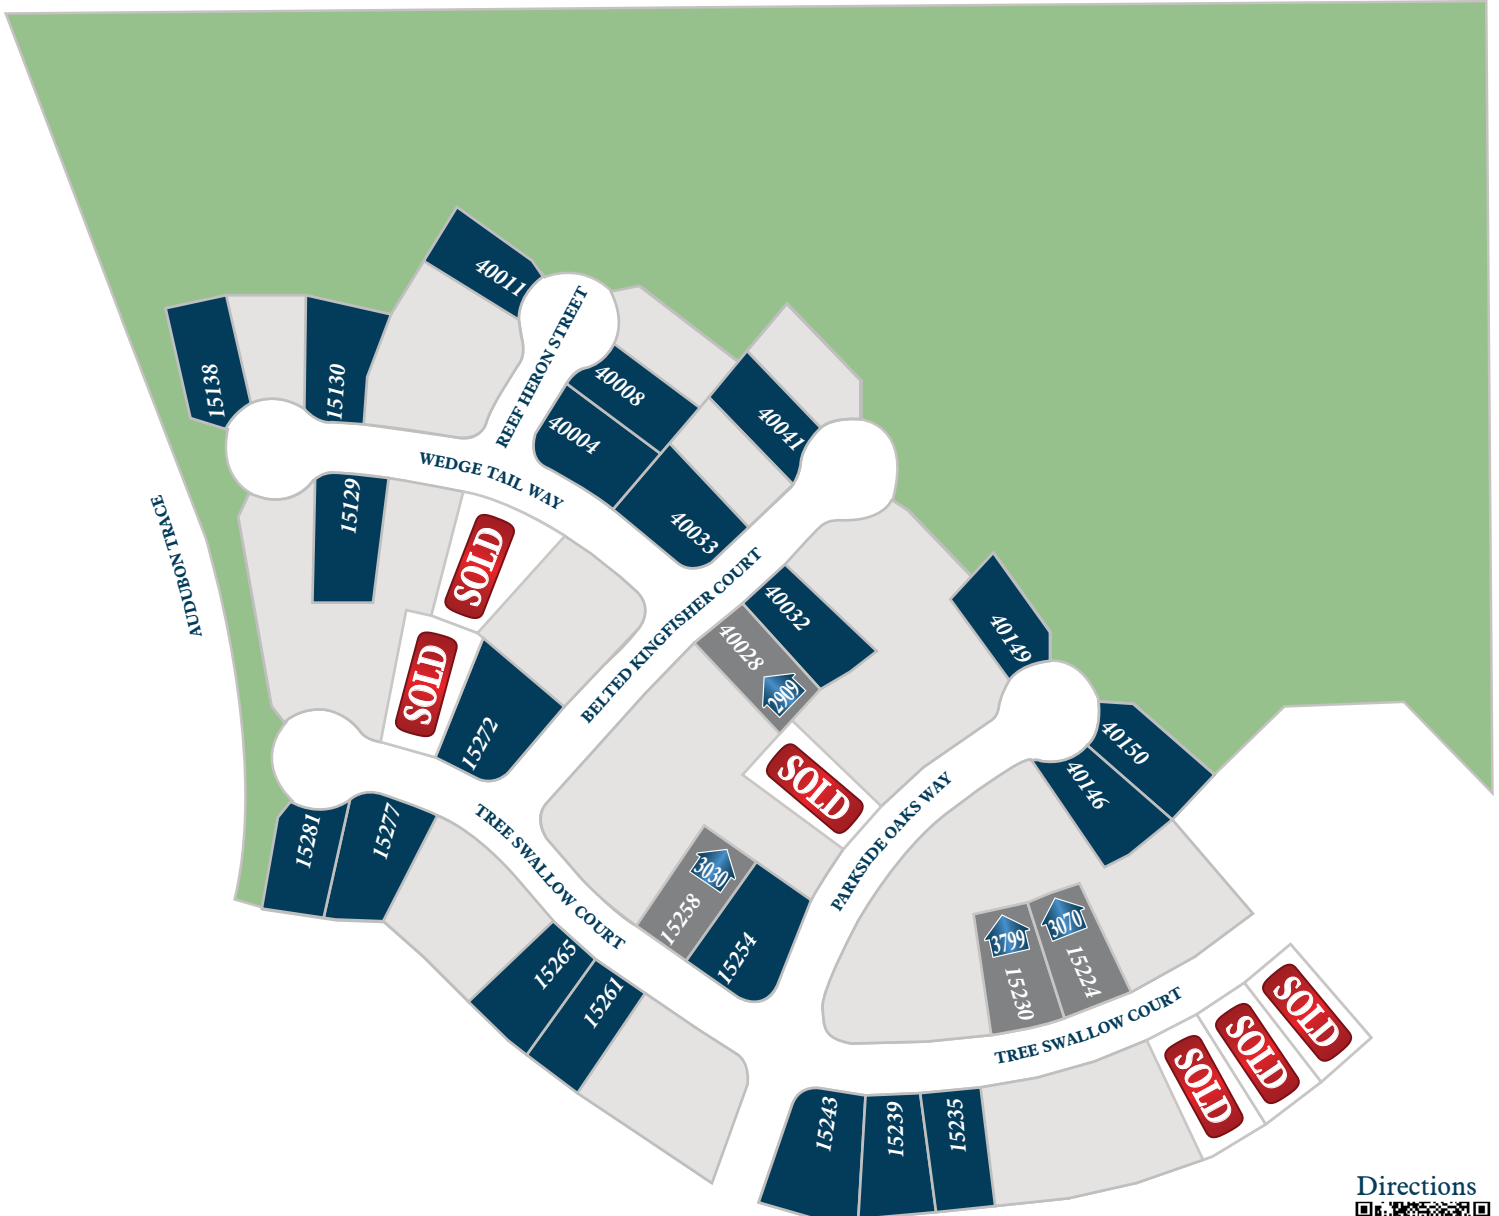

## Section 4

Directions

### LEGEND

- 1234 AVAILABLE LOT
- AVAILABLE INVENTORY WITH FLOOR PLAN

Floor plan names represent approximate floor plan square footages and do not constitute a representation of the actual square footage of the home. Ravenna Homes does not discriminate in housing on the basis of race, color, national origin, religion, sex, familial status, handicap, or disability. Prices, plans, offers, and availability are subject to change without notice.