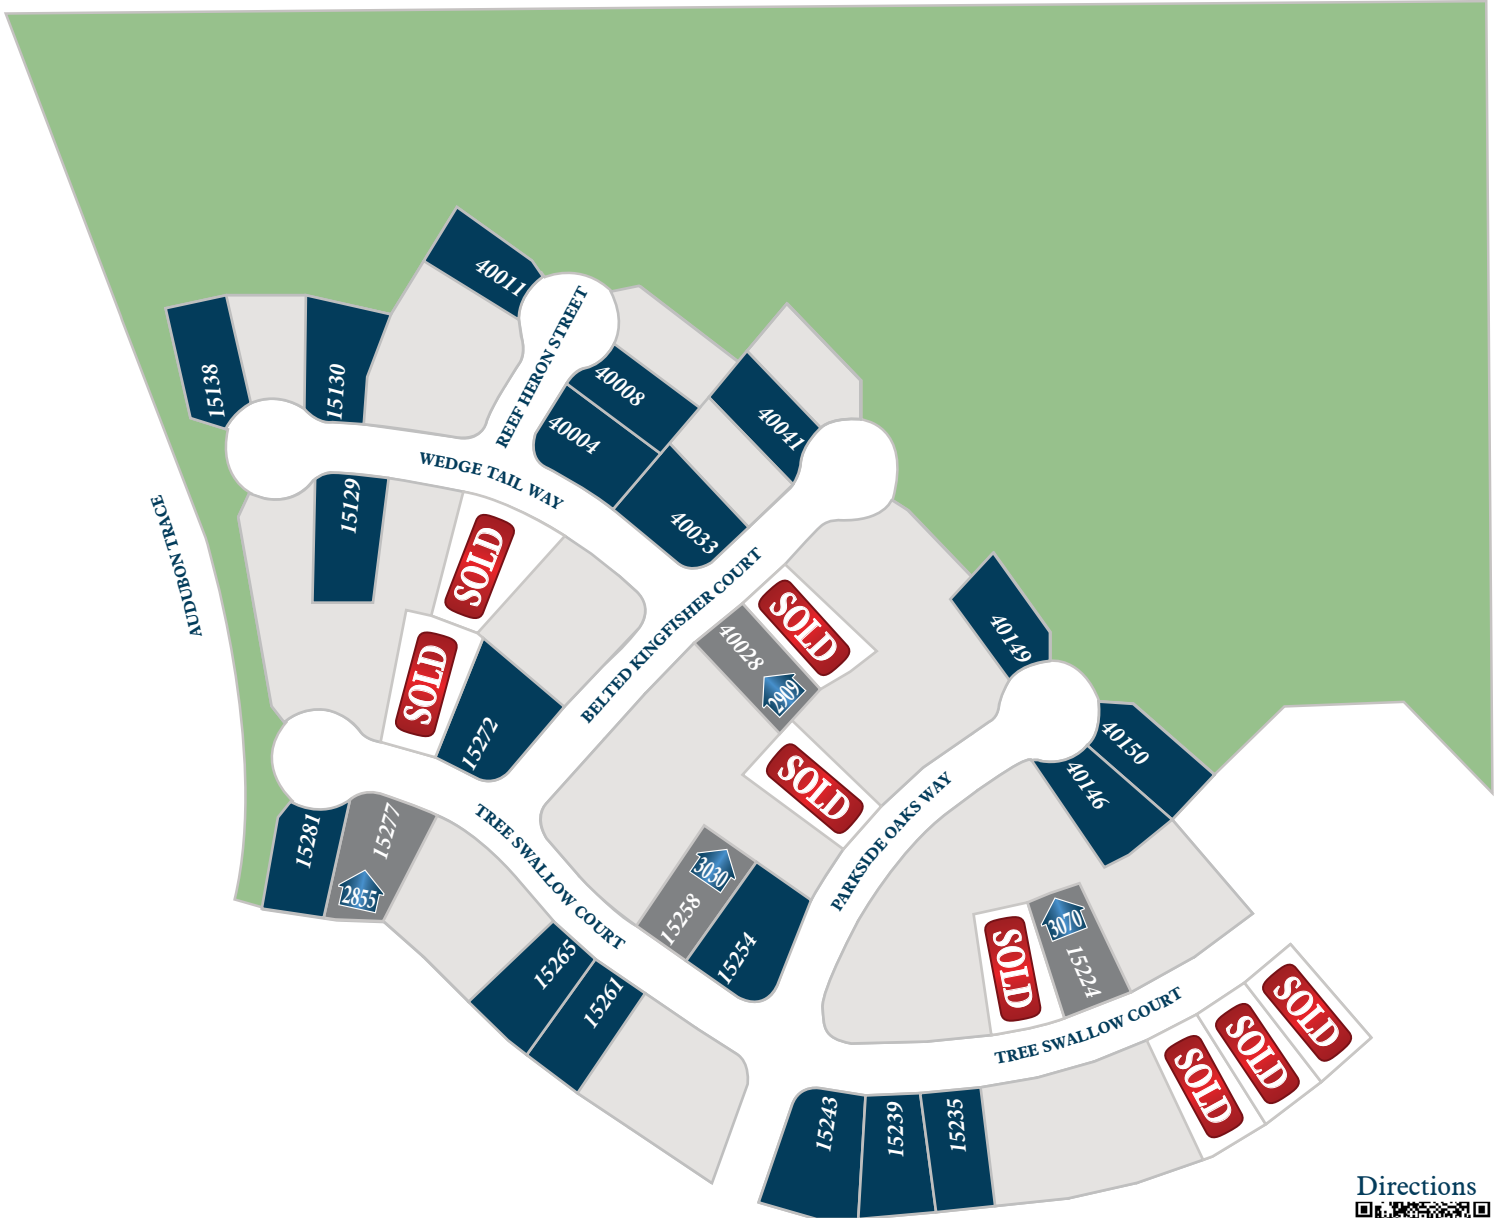

AUDUBON

Section 4

Directions

LEGEND

- 1234 AVAILABLE LOT
- 1234 AVAILABLE INVENTORY WITH FLOOR PLAN

Floor plan names represent approximate floor plan square footages and do not constitute a representation of the actual square footage of the home. Ravenna Homes does not discriminate in housing on the basis of race, color, national origin, religion, sex, familial status, handicap, or disability. Prices, plans, offers, and availability are subject to change without notice.