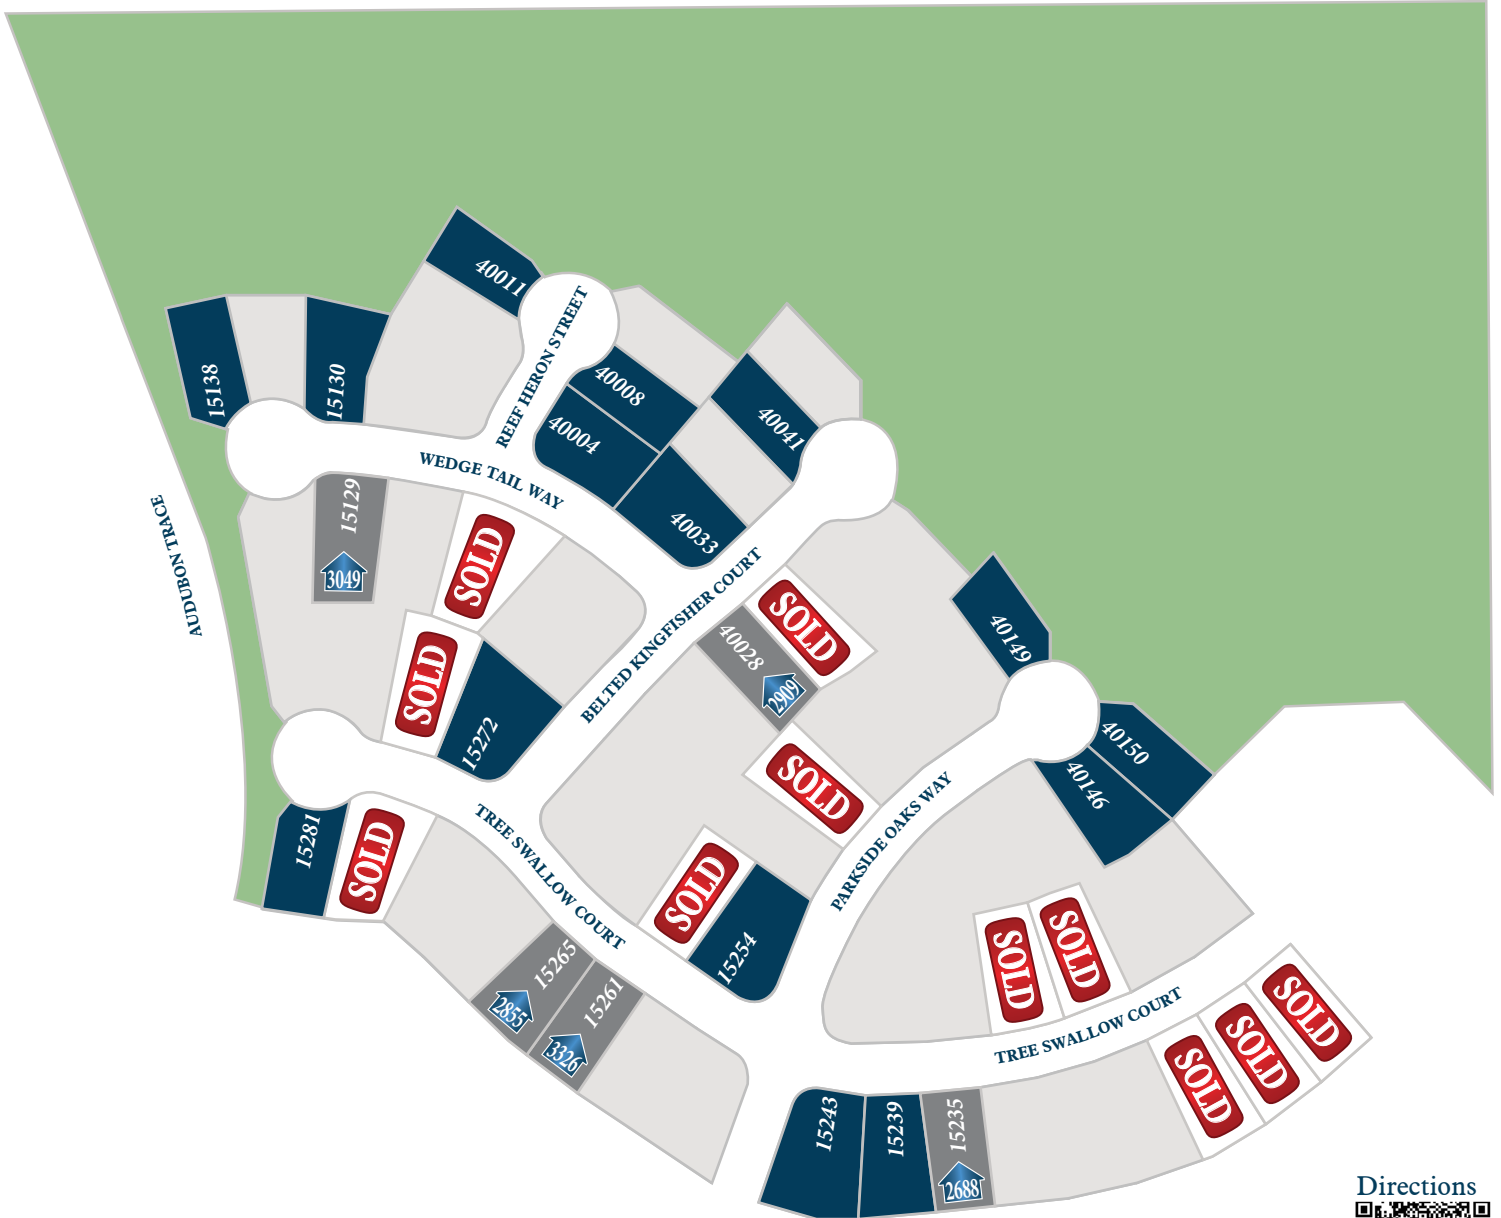

AUDUBON

Section 4

Directions

LEGEND

- 1234 AVAILABLE LOT
- 1234 AVAILABLE INVENTORY WITH FLOOR PLAN

Floor plan names represent approximate floor plan square footages and do not constitute a representation of the actual square footage of the home. Ravenna Homes does not discriminate in housing on the basis of race, color, national origin, religion, sex, familial status, handicap, or disability. Prices, plans, offers, and availability are subject to change without notice.