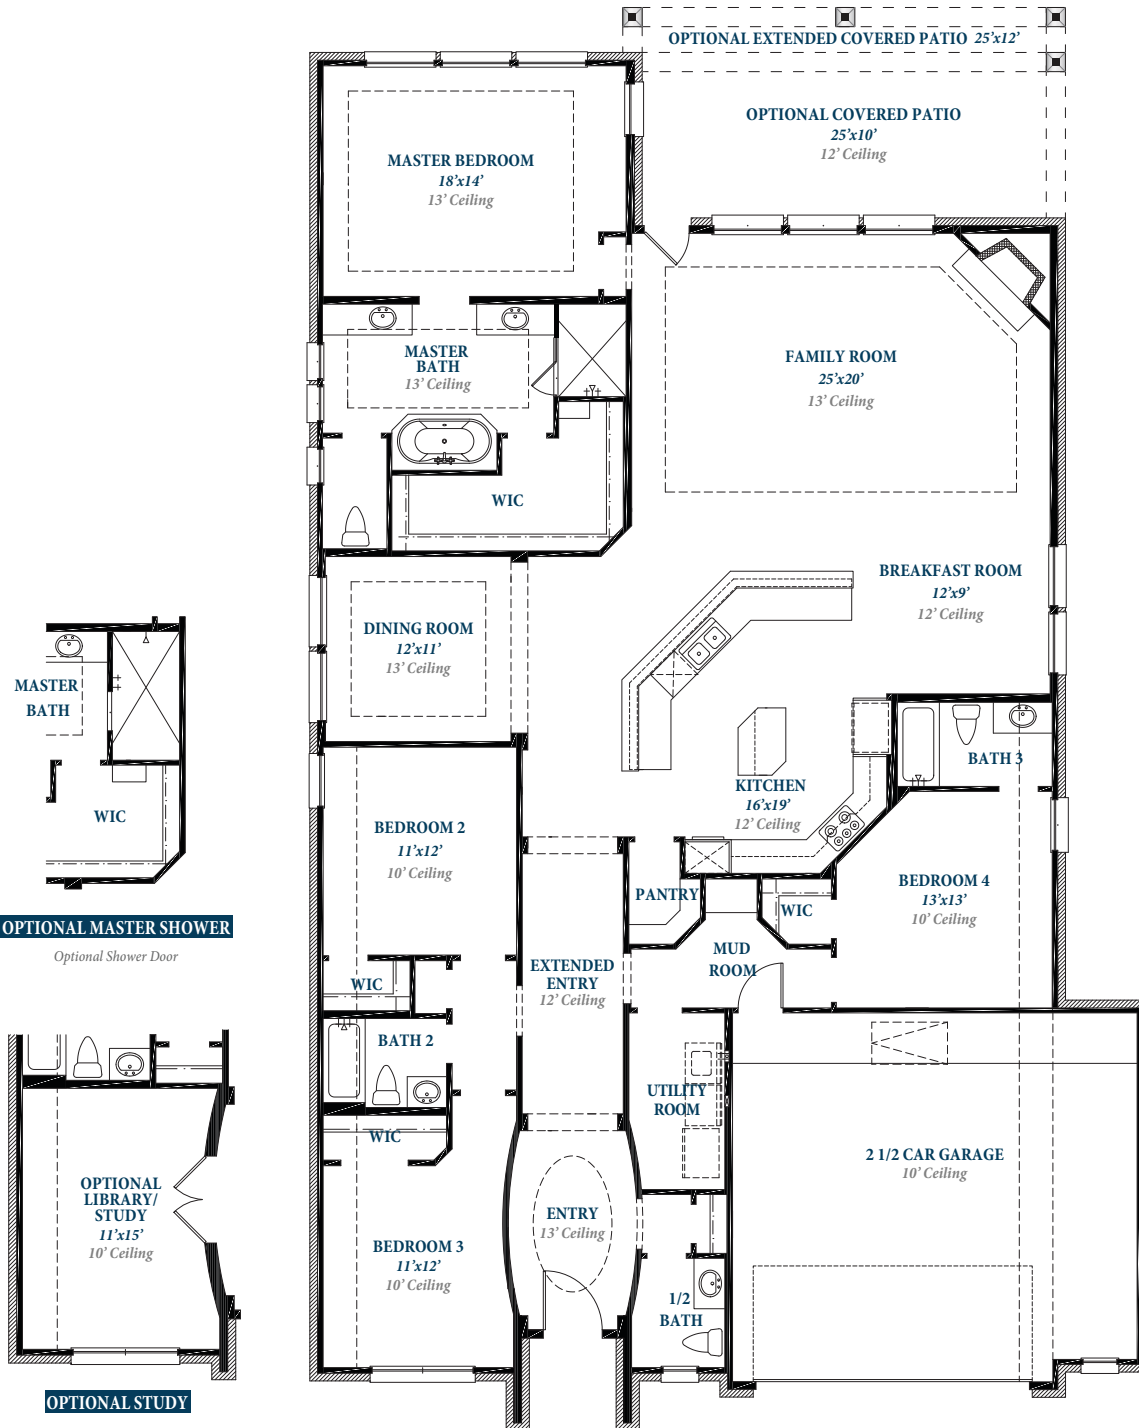

Floorplan

PLAN 2855AU

AUDUBON
8.6.23

ravennahomes.com

Floor plan names represent approximate floor plan square footages and do not constitute a representation of the actual square footage of the home. Ravenna Homes does not discriminate in housing on the basis of race color, national origin, religion, sex, familial status, handicap, or disability. Prices, plans, offers and availability are subject to change without notice.

Floorplan

PLAN 2855AU

• ELEVATION A1 •

• ELEVATION B1 •

• ELEVATION A2 •

• ELEVATION B2 •

ravennahomes.com

Floor plan names represent approximate floor plan square footages and do not constitute a representation of the actual square footage of the home. Ravenna Homes does not discriminate in housing on the basis of race color, national origin, religion, sex, familial status, handicap, or disability. Prices, plans, offers and availability are subject to change without notice.