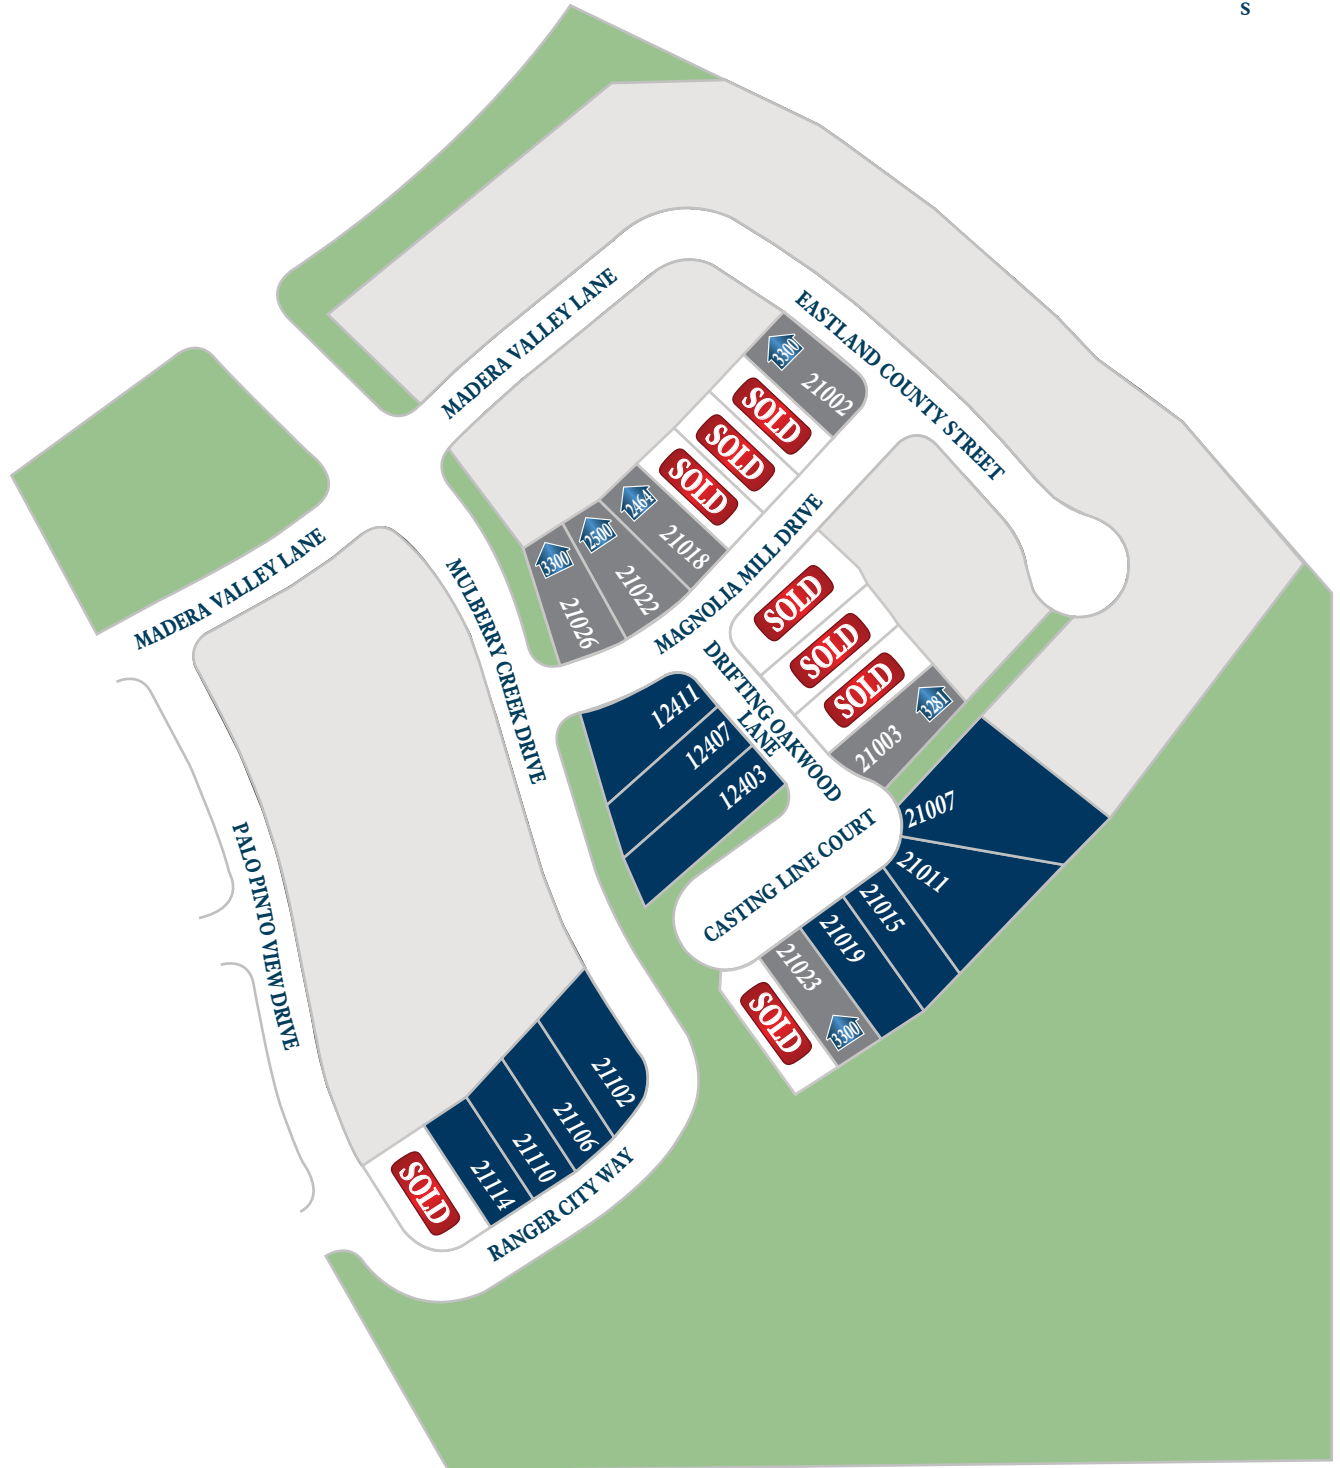

BRIDGELAND 50

Model Home Park

LEGEND

-  AVAILABLE LOT
-  AVAILABLE INVENTORY WITH FLOOR PLAN
-  CONSTRUCTION OFFICE

Directions

Floor plan names represent approximate floor plan square footages and do not constitute a representation of the actual square footage of the home. Ravenna Homes does not discriminate in housing on the basis of race, color, national origin, religion, sex, familial status, handicap, or disability. Prices, plans, offers, and availability are subject to change without notice.

ravennahomes.com

RAVENNA
9.26.24

BRIDGELAND 50

Section 7

LEGEND

- 1234 AVAILABLE LOT
- 1234 AVAILABLE INVENTORY WITH FLOOR PLAN
- CONSTRUCTION OFFICE

Floor plan names represent approximate floor plan square footages and do not constitute a representation of the actual square footage of the home. Ravenna Homes does not discriminate in housing on the basis of race, color, national origin, religion, sex, familial status, handicap, or disability. Prices, plans, offers, and availability are subject to change without notice.