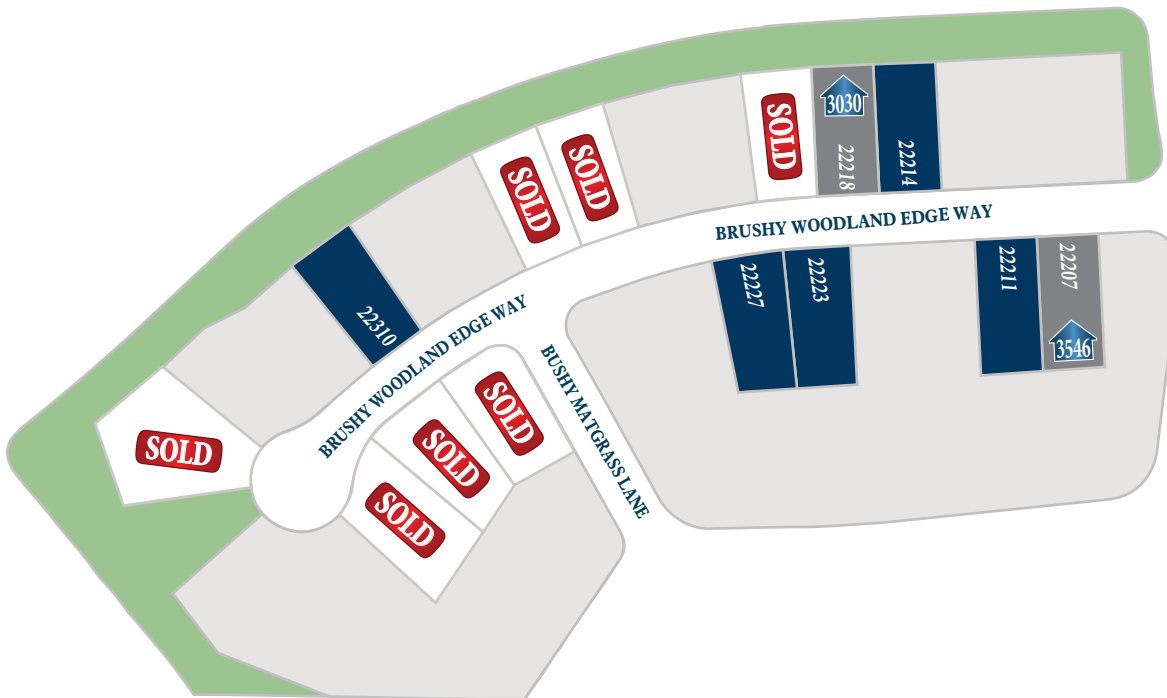

BRIDGELAND 60

Section 38 Mimosa Yellow

LEGEND

1234 AVAILABLE LOT

AVAILABLE INVENTORY WITH FLOOR PLAN

RAVENNA
HOMES.

Floor plan names represent approximate floor plan square footages and do not constitute a representation of the actual square footage of the home. Ravenna Homes does not discriminate in housing on the basis of race, color, national origin, religion, sex, familial status, handicap, or disability. Prices, plans, offers, and availability are subject to change without notice.

ravennahomes.com

RAVENNA
4.20.26